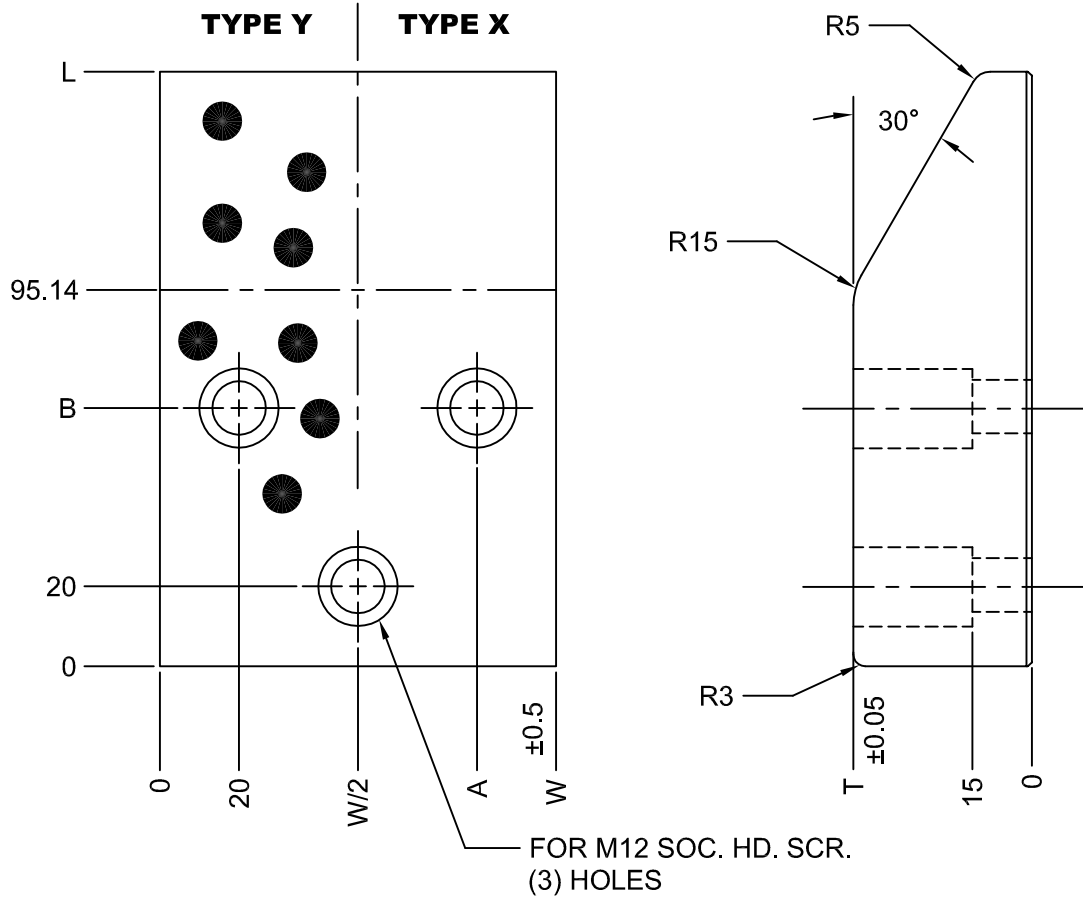

JOLICO J-B TOOL

CAM DWELL WEAR PLATES

PRINTED COPY IS
UNCONTROLLED

TYPE Y ALUMINUM BRONZE WITH GRAPHITE PLUGS		TYPE X STEEL WITHOUT GRAPHITE PLUGS		W	L	T	A	B
JOLICO NUMBER	GMGDS CODE NUMBER	JOLICO NUMBER	GMGDS CODE NUMBER					
J-442260-Y	90.75.10-30100Y	J-442260-X	90.75.10-30100X	100	125	30	80	70
J-442261-Y	90.75.10-30125Y	J-442261-X	90.75.10-30125X	125	125	30	105	70
J-442266-Y	90.75.10-30160Y	J-442266-X	90.75.10-30160X	160	125	30	140	70
J-442293-Y	90.75.10-45100Y	J-442293-X	90.75.10-45100X	100	150	45	80	65
J-442294-Y	90.75.10-45125Y	J-442294-X	90.75.10-45125X	125	150	45	105	65
J-442295-Y	90.75.10-45160Y	J-442295-X	90.75.10-45160X	160	150	45	140	65
J-442296-Y	90.75.10-60100Y	J-442296-X	90.75.10-60100X	100	170	60	80	65
J-442297-Y	90.75.10-60125Y	J-442297-X	90.75.10-60125X	125	170	60	105	65
J-442298-Y	90.75.10-60160Y	J-442298-X	90.75.10-60160X	160	170	60	140	65