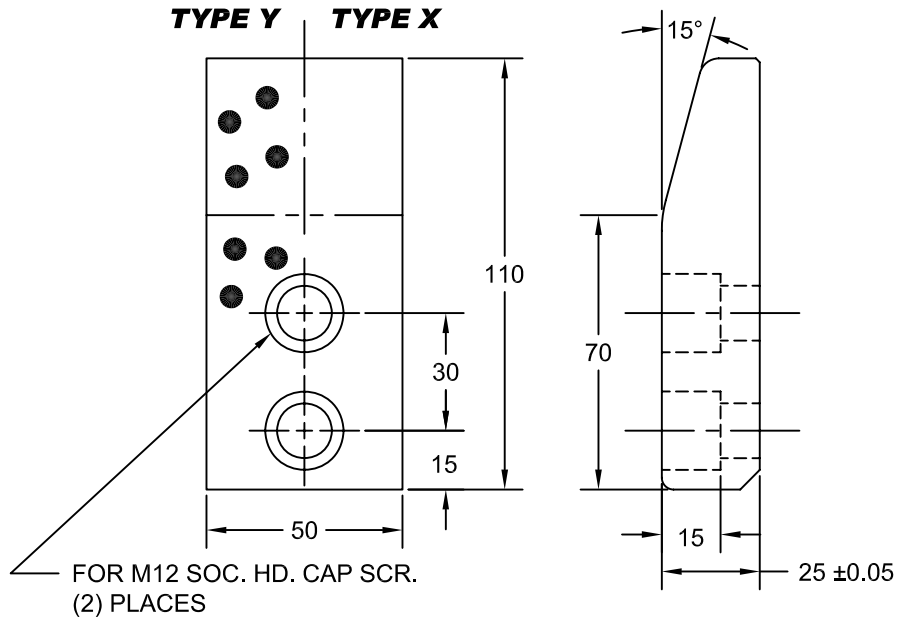

JOLICO J-B TOOL

PRINTED COPY IS UNCONTROLLED

CAM DWELL WEAR PLATES

TYPE Y ALUMINUM BRONZE WITH GRAPHITE PLUGS		TYPE X STEEL WITHOUT GRAPHITE PLUGS	
JOLICO NUMBER	GMGDS CODE NUMBER	JOLICO NUMBER	GMGDS CODE NUMBER
J-442290-Y	90.75.11-2550Y	J-442290-X	90.75.11-2550X

TYPE Y ALUMINUM BRONZE WITH GRAPHITE PLUGS		TYPE X STEEL WITHOUT GRAPHITE PLUGS		W	A	B
JOLICO NUMBER	GMGDS CODE NUMBER	JOLICO NUMBER	GMGDS CODE NUMBER			
J-442291-Y	90.75.11-2575Y	J-442291-X	90.75.11-2575X	75	17.5	40
J-442292-Y	90.75.11-25100Y	J-442292-X	90.75.11-25100X	100	20	60