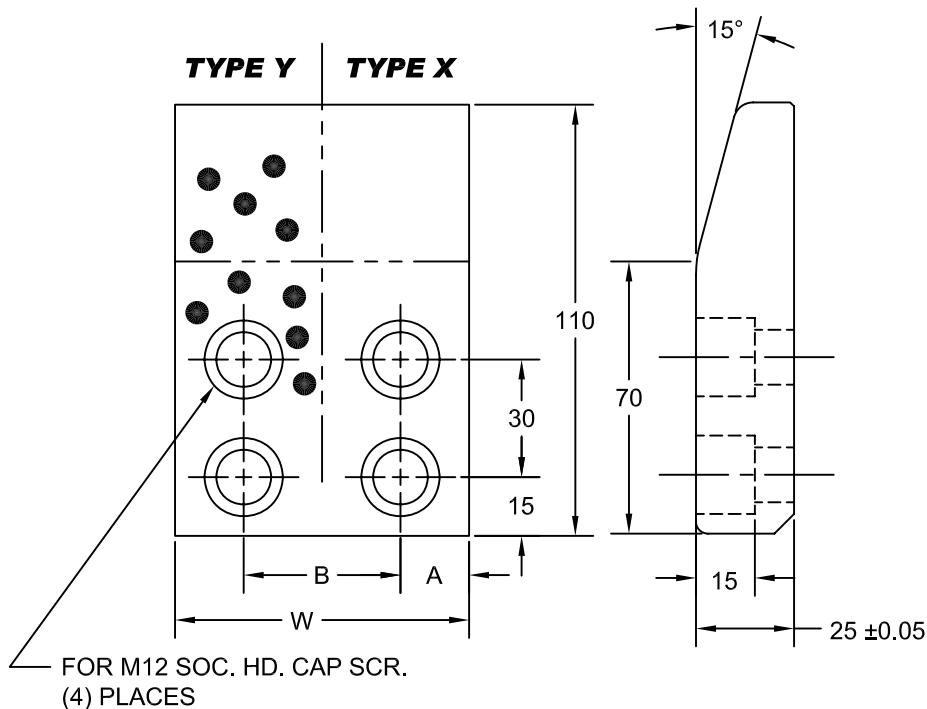

JOLICO J-B TOOL

PRINTED COPY IS UNCONTROLLED

CAM DWELL WEAR PLATES

TYPE Y ALUMINUM BRONZE WITH GRAPHITE PLUGS		TYPE X STEEL WITHOUT GRAPHITE PLUGS	
JOLICO NUMBER	GMGDS CODE NUMBER	JOLICO NUMBER	GMGDS CODE NUMBER
J-442290-Y	90.75.11-2550Y	J-442290-X	90.75.11-2550X

TYPE Y ALUMINUM BRONZE WITH GRAPHITE PLUGS		TYPE X STEEL WITHOUT GRAPHITE PLUGS		W	A	B
JOLICO NUMBER	GMGDS CODE NUMBER	JOLICO NUMBER	GMGDS CODE NUMBER			
J-442291-Y	90.75.11-2575Y	J-442291-X	90.75.11-2575X	75	17.5	40
J-442292-Y	90.75.11-25100Y	J-442292-X	90.75.11-25100X	100	20	60