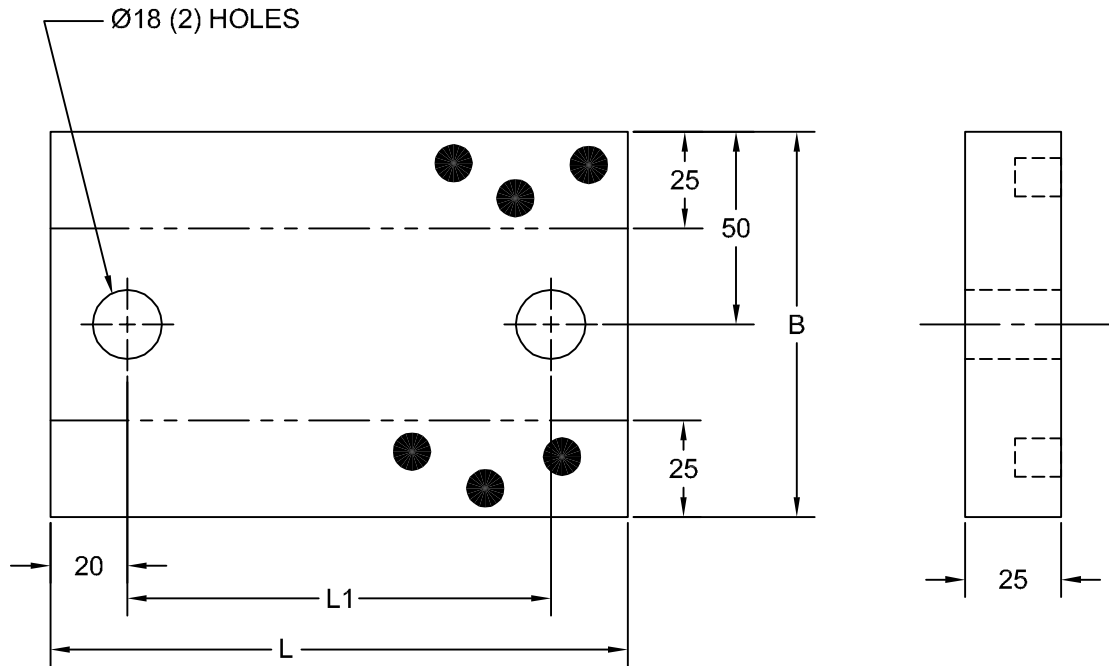

# JOLICO J-B TOOL

PRINTED COPY IS UNCONTROLLED

## CAM CENTER GIB RETAINER

JOLICO NUMBER	GMGDS CODE NUMBER	L	L1	B
J-444352	90.75.50-100	100	60	100
J-444353	90.75.50-150	150	110	100
J-444354	90.75.50-150A	150	110	120