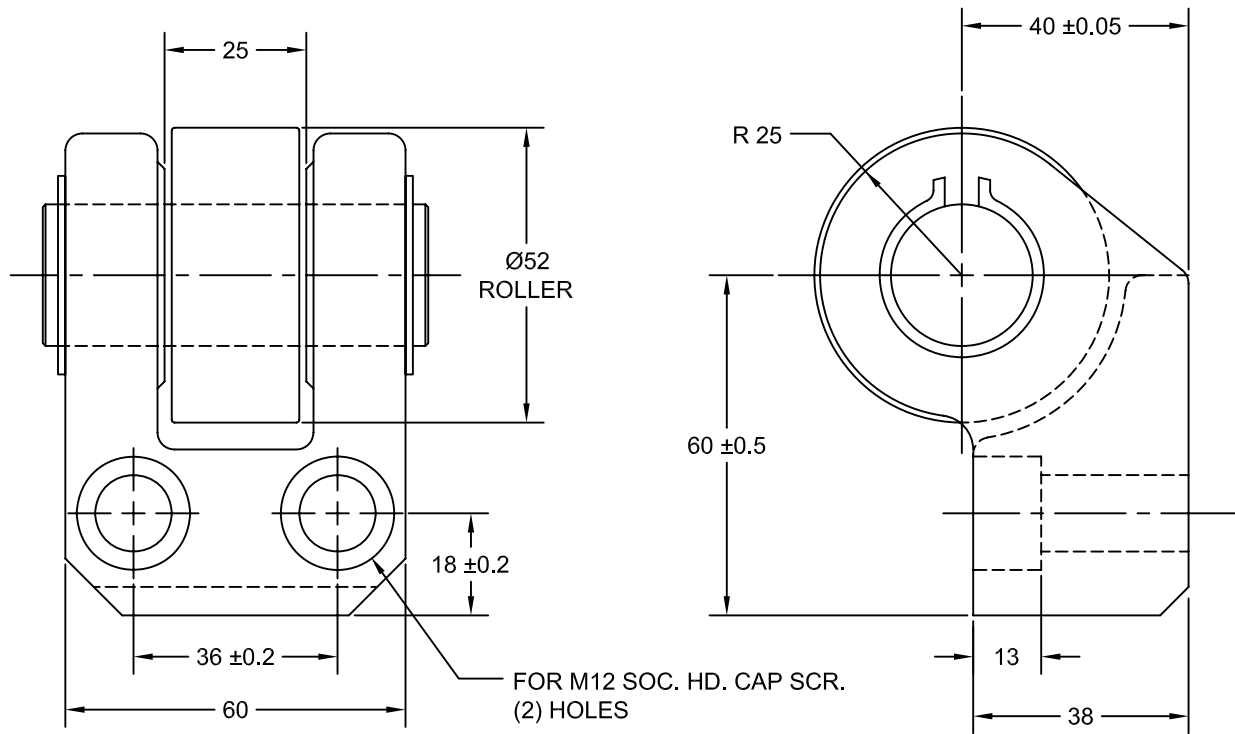

JOLICO J-B TOOL

PRINTED COPY IS
UNCONTROLLED

CAM ACCELERATOR ROLLER

JOLICO NUMBER	GMGDS CODE NUMBER
J - 552090	90.75.20