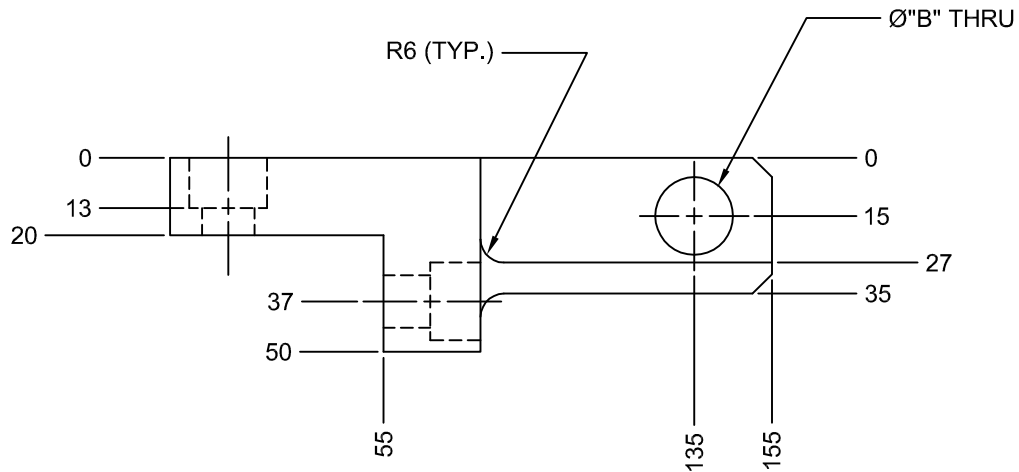

BRACKET FOR AIR CYLINDER ROTARY ATTACHMENT

JOLICO NUMBER	GMGDS CODE NUMBER	W	ØB
J-221230	90.75.230-16	16	16
J-221229	90.75.230-20	19	20