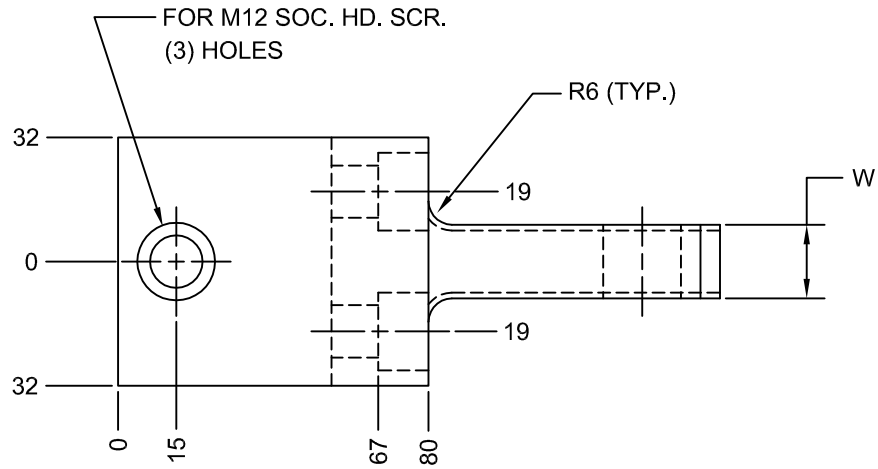

BRACKET FOR AIR CYLINDER ROTARY ATTACHMENT

JOLICO NUMBER	GMGDS CODE NUMBER	W	ØB
J-221230	90.75.230-16	16	16
J-221229	90.75.230-20	19	20