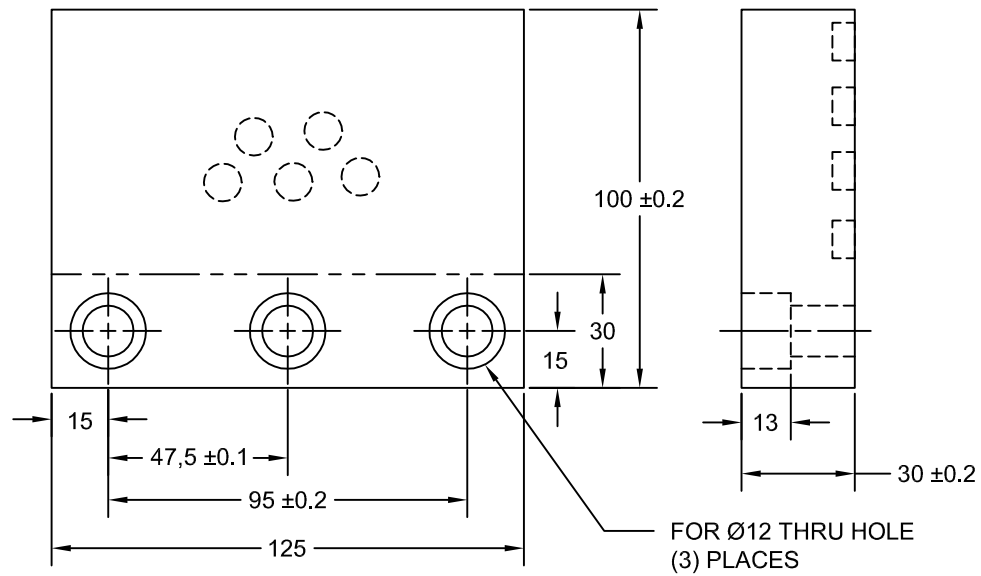

JOLICO J-B TOOL

PRINTED COPY IS UNCONTROLLED

END STOP

STOP BLOCK 100 WIDE

JOLICO NUMBER	GMGDS CODE NUMBER	A	B
J - 443300	90.75.215 - 80	80	40
J - 443301	90.75.215 - 100	100	60

STOP BLOCK 125 WIDE

JOLICO NUMBER	GMGDS CODE NUMBER
J - 442340	90.75.220