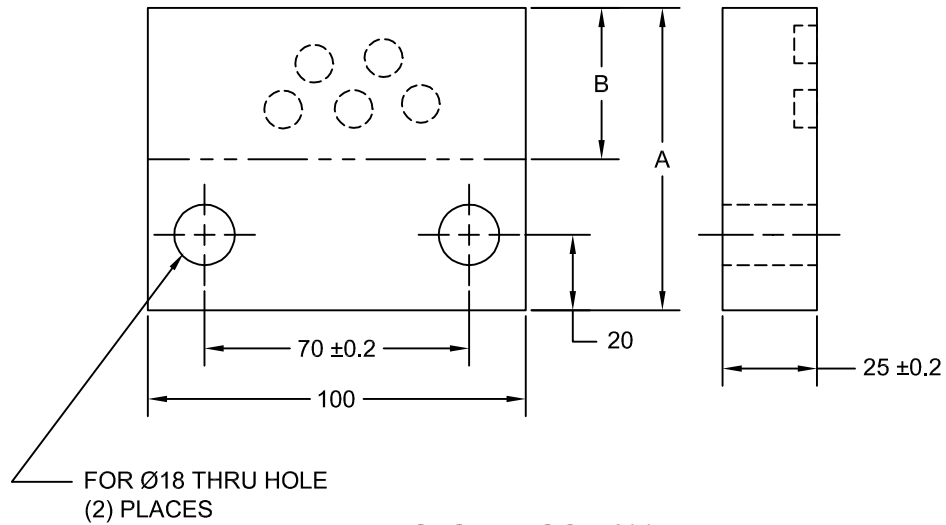

JOLICO J-B TOOL

PRINTED COPY IS UNCONTROLLED

END STOP

STOP BLOCK 100 WIDE

JOLICO NUMBER	GMGDS CODE NUMBER	A	B
J - 443300	90.75.215 - 80	80	40
J - 443301	90.75.215 - 100	100	60

STOP BLOCK 125 WIDE

JOLICO NUMBER	GMGDS CODE NUMBER
J - 442340	90.75.220