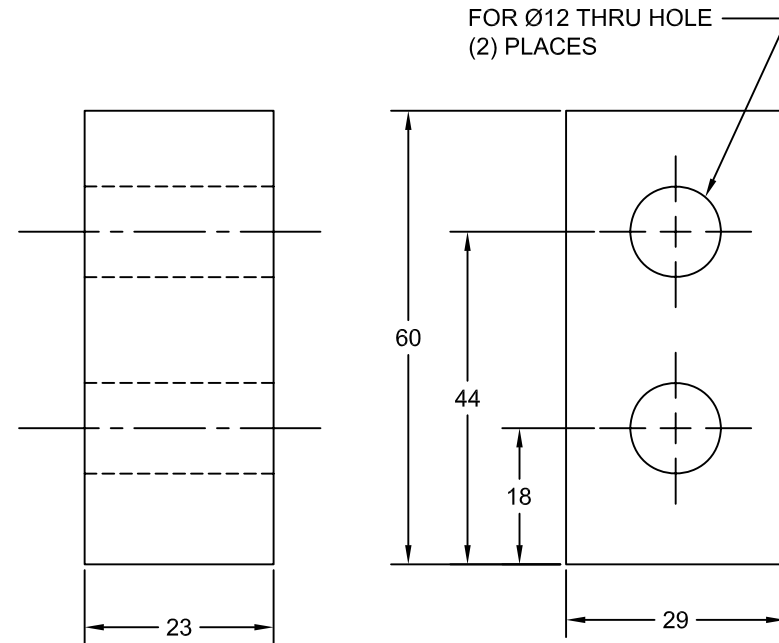

JOLICO J-B TOOL

PRINTED COPY IS
UNCONTROLLED

JOLICO NUMBER	GMGDS CODE NUMBER
J - 442338	90.75.222