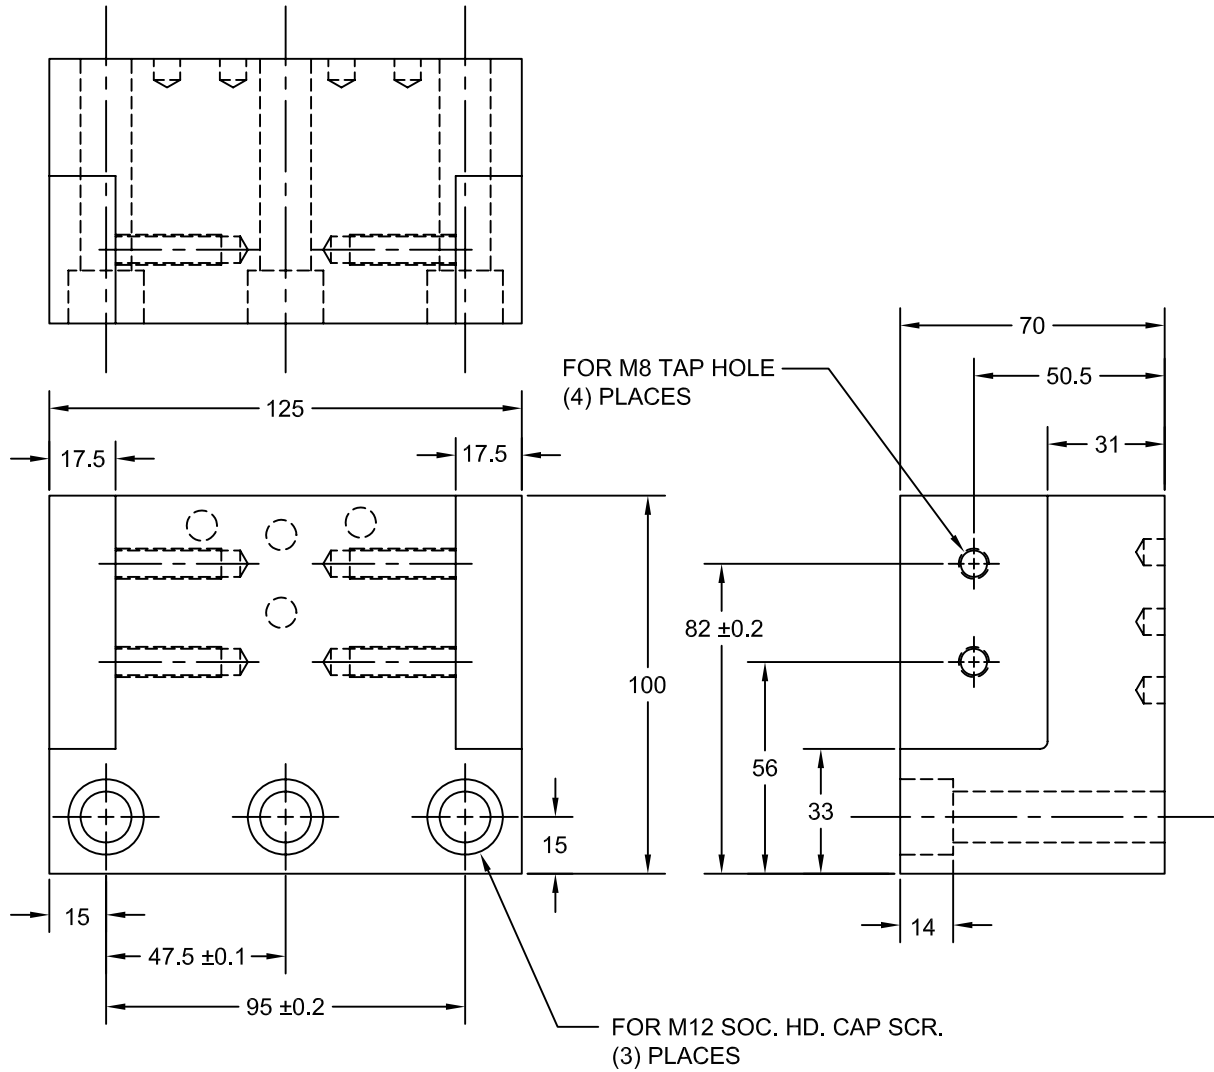

JOLICO J-B TOOL

PRINTED COPY IS UNCONTROLLED

END STOP 100 mm WIDE

JOLICO NUMBER	GMGDS CODE NUMBER
J - 442345	90.75.223