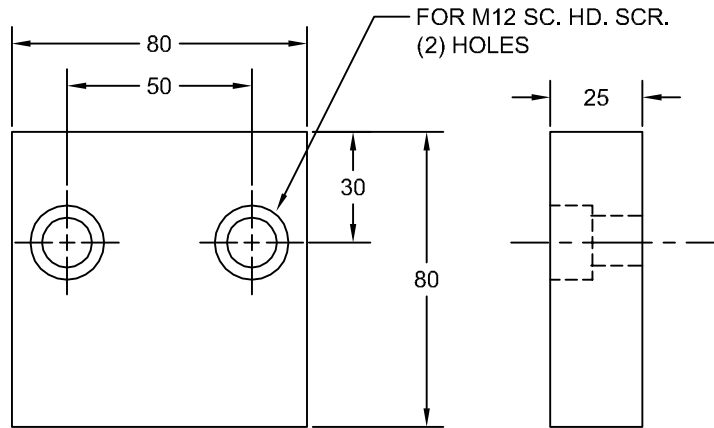

JOLICO J-B TOOL

PRINTED COPY IS UNCONTROLLED

LIFTER PIN

JOLICO NUMBER	GMGDS CODE NUMBER
J - 550632	90.80.85D

JOLICO NUMBER	GMGDS CODE NUMBER	X	Y	Z	
J - 550633	90.80.85A	49.90	16.05	19.0	SLOT
J - 550634	90.80.85E	49.50	16.05	19.0	SLOT
J - 550635	90.80.85F	49.90	16.00	16.0	HOLE