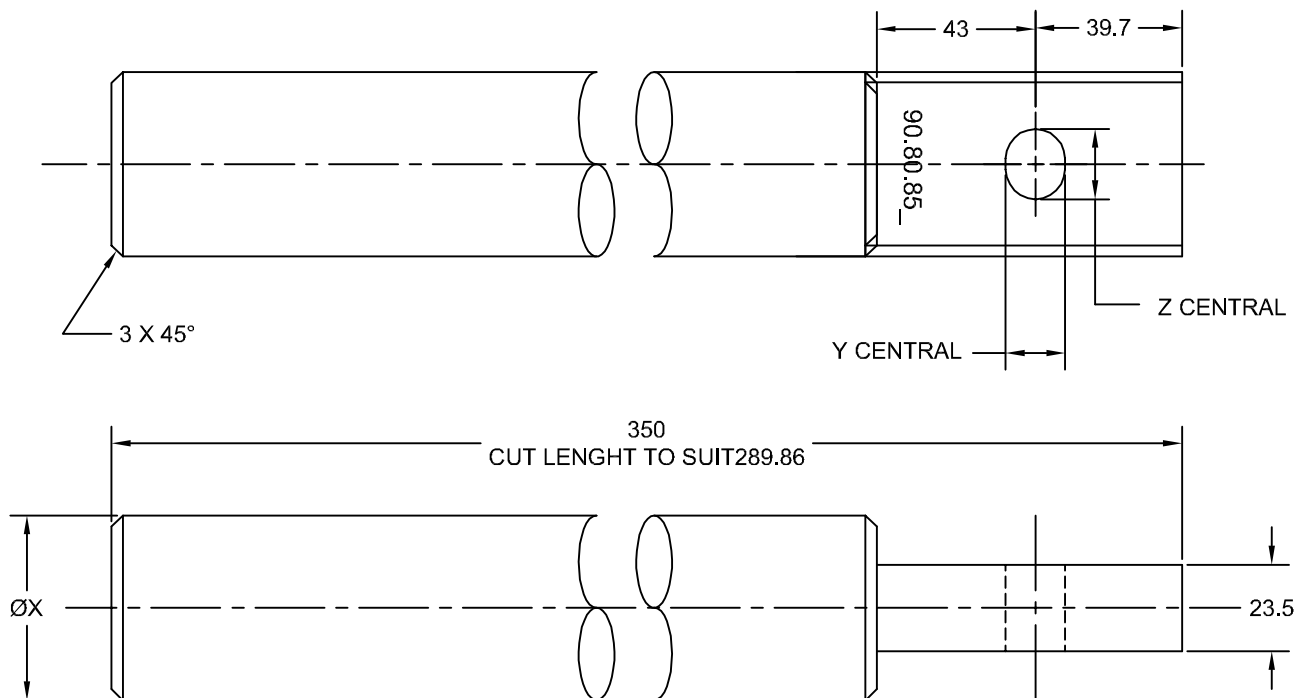

JOLICO J-B TOOL

PRINTED COPY IS UNCONTROLLED

LIFTER PIN

JOLICO NUMBER	GMGDS CODE NUMBER
J - 550632	90.80.85D

JOLICO NUMBER	GMGDS CODE NUMBER	X	Y	Z	
J - 550633	90.80.85A	49.90	16.05	19.0	SLOT
J - 550634	90.80.85E	49.50	16.05	19.0	SLOT
J - 550635	90.80.85F	49.90	16.00	16.0	HOLE