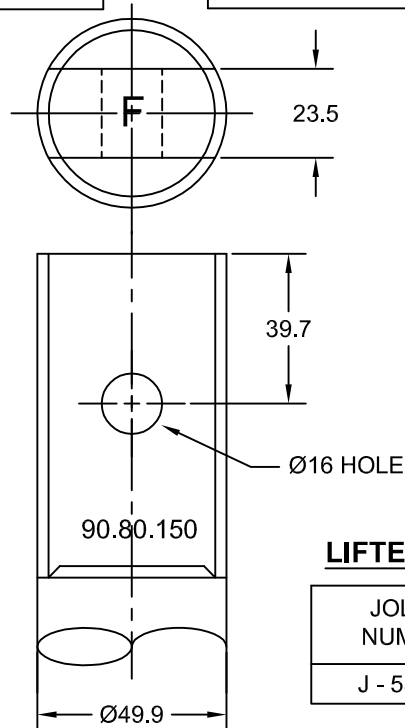

JOLICO J-B TOOL

PRINTED COPY IS UNCONTROLLED

LIFTER RAIL SHAFT

LIFTER RAIL SHAFT REAR

JOLICO NUMBER	GMGDS CODE NUMBER
J - 550646	90.80.160

LIFTER RAIL SHAFT CENTER

JOLICO NUMBER	GMGDS CODE NUMBER
J - 550647	90.80.155

LIFTER RAIL SHAFT FRONT

JOLICO NUMBER	GMGDS CODE NUMBER
J - 550648	90.80.150