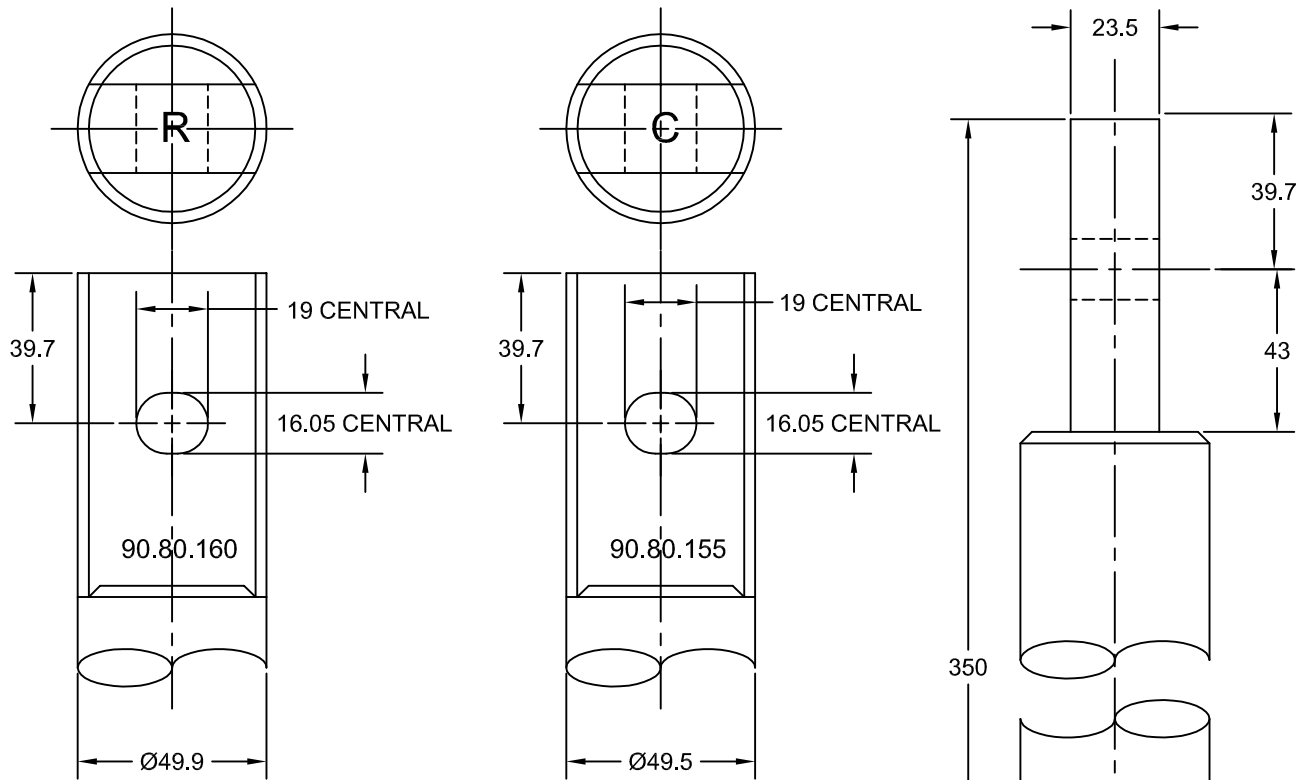

JOLICO J-B TOOL

PRINTED COPY IS UNCONTROLLED

LIFTER RAIL SHAFT

LIFTER RAIL SHAFT REAR

JOLICO NUMBER	GMGDS CODE NUMBER
J - 550646	90.80.160

LIFTER RAIL SHAFT CENTER

JOLICO NUMBER	GMGDS CODE NUMBER
J - 550647	90.80.155

LIFTER RAIL SHAFT FRONT

JOLICO NUMBER	GMGDS CODE NUMBER
J - 550648	90.80.150