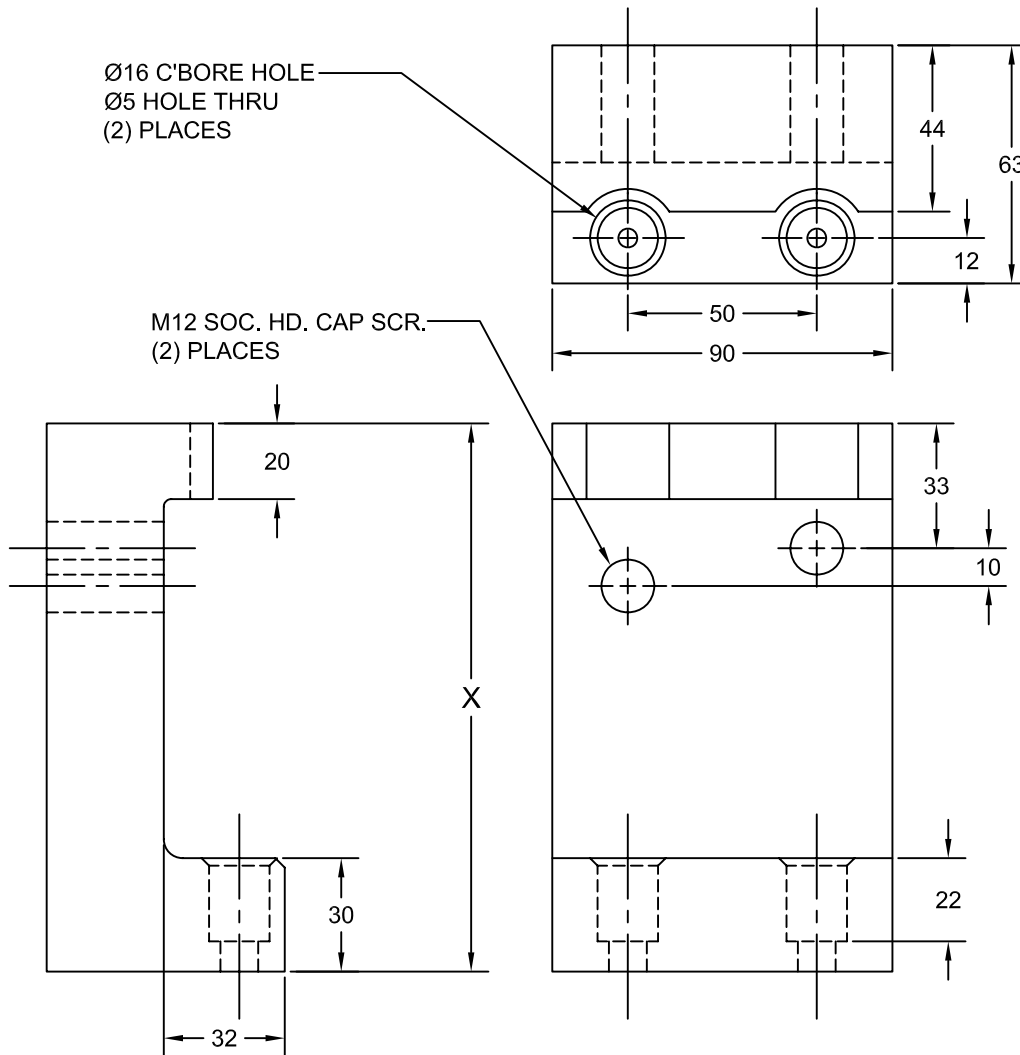

JOLICO J-B TOOL

PRINTED COPY IS UNCONTROLLED

UPPER PAD RETAINER

JOLICO NUMBER	GMGDS CODE NUMBER	"X" DIM.
J - 228790	90.80.501 - 145	145
J - 228791	90.80.501 - 165	165
J - 228792	90.80.501 - 185	185
J - 228793	90.80.501 - 205	205
J - 228794	90.80.501 - 225	225
J - 228795	90.80.501 - 245	245