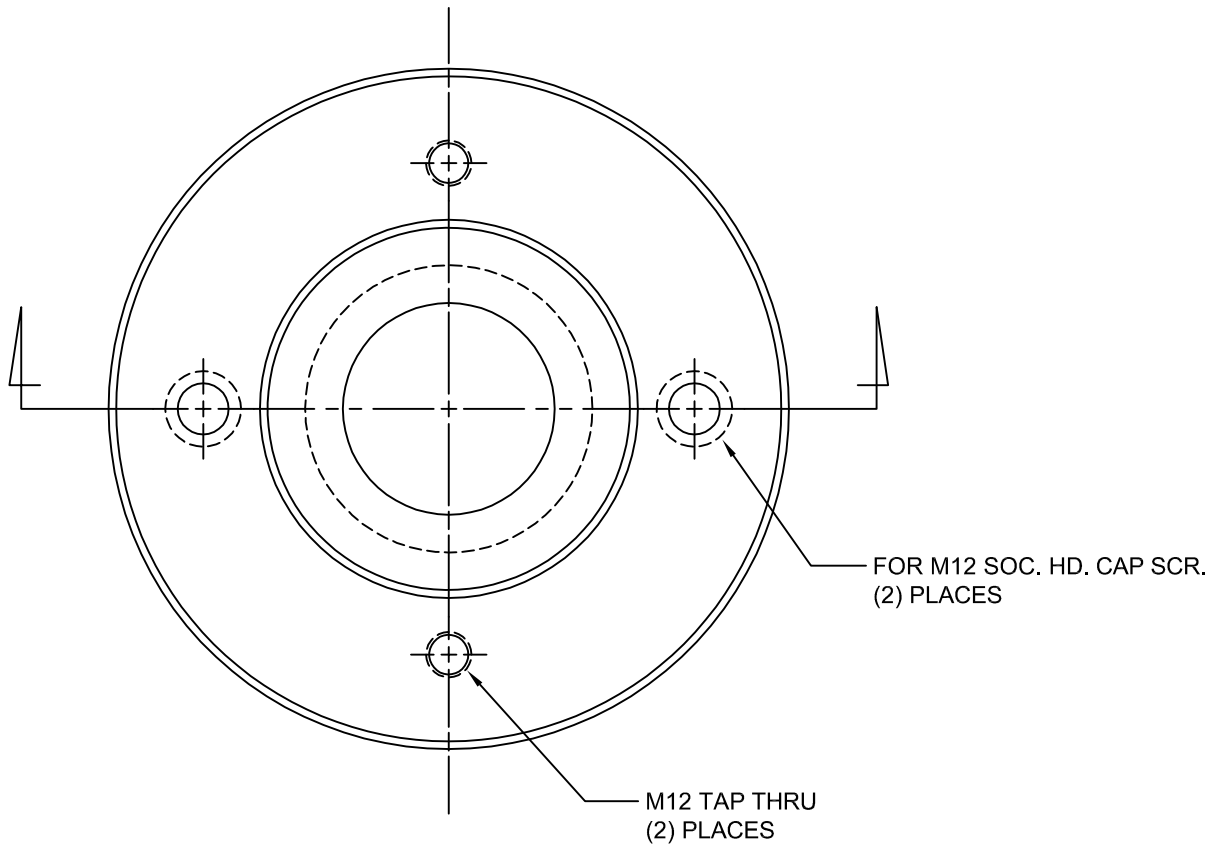

JOLICO J-B TOOL

PRINTED COPY IS
UNCONTROLLED

DIE LOCATOR HOLE REPAIR FLANGE

JOLICO NUMBER	GMGDS CODE NUMBER
J - 881200	90.80.900