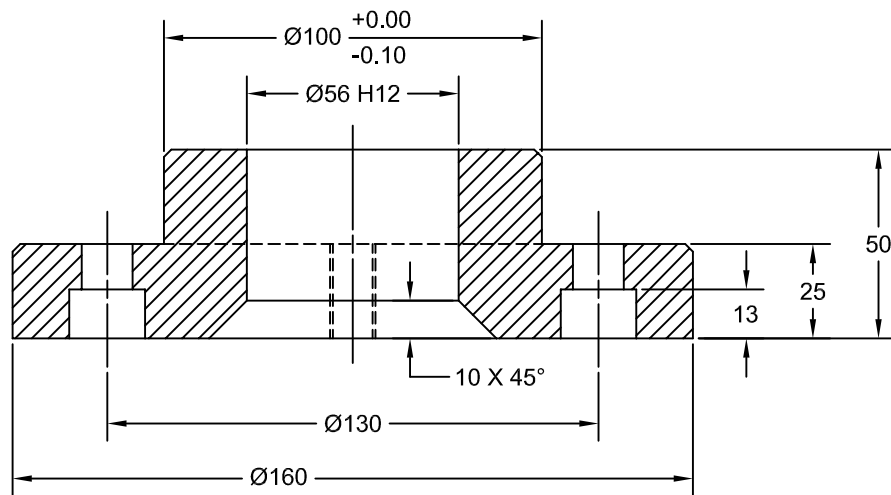

JOLICO J-B TOOL

PRINTED COPY IS
UNCONTROLLED

DIE LOCATOR HOLE REPAIR FLANGE

JOLICO NUMBER	GMGDS CODE NUMBER
J - 881200	90.80.900