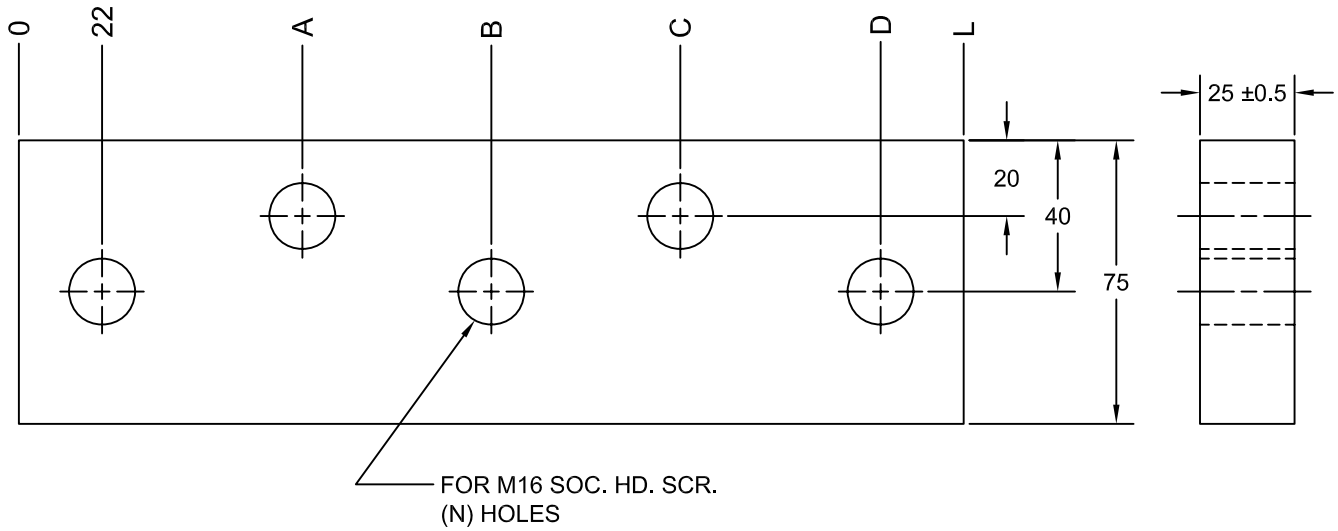

JOLICO J-B TOOL

PRINTED COPY IS UNCONTROLLED

KEEPER PLATE

JOLICO NUMBER	GMGDS CODE NUMBER	(N) NO. HOLES	L	A	B	C	D
J - 444420	90.80.225 - 125	3	125	62.5	---	---	103
J - 444421	90.80.225 - 150	3	150	75.0	---	---	128
J - 444422	90.80.225 - 200	4	200	75.0	---	125	178
J - 444423	90.80.225 - 250	5	250	75.0	125	175	228
J - 444424	90.80.225 - 300	5	300	75.0	150	225	265