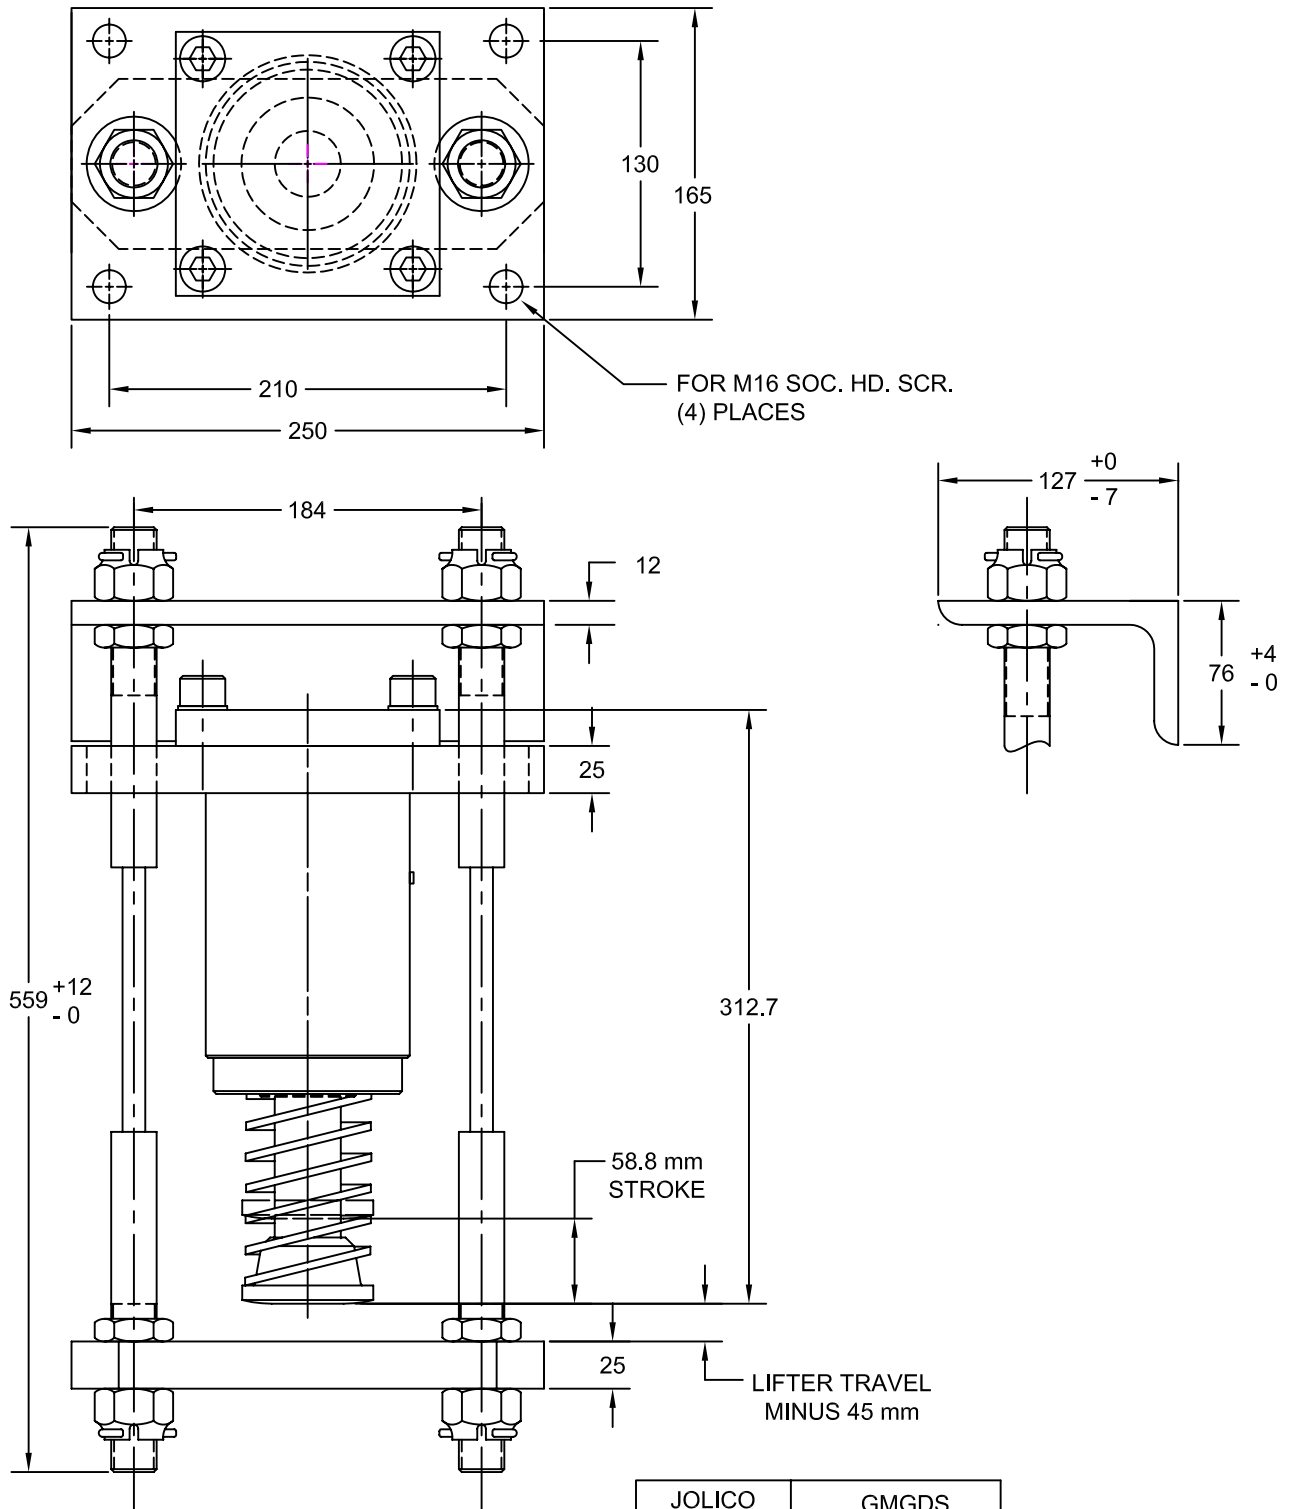

JOLICO J-B TOOL

PRINTED COPY IS UNCONTROLLED

LIFT RAIL SHOCK ABSORBER ASSEMBLY

LIFTER RAIL SHOWN AT
BOTTOM OF PRESS
STROKE

JOLICO NUMBER	GMGDS CODE NUMBER
J - 558135	90.80.79