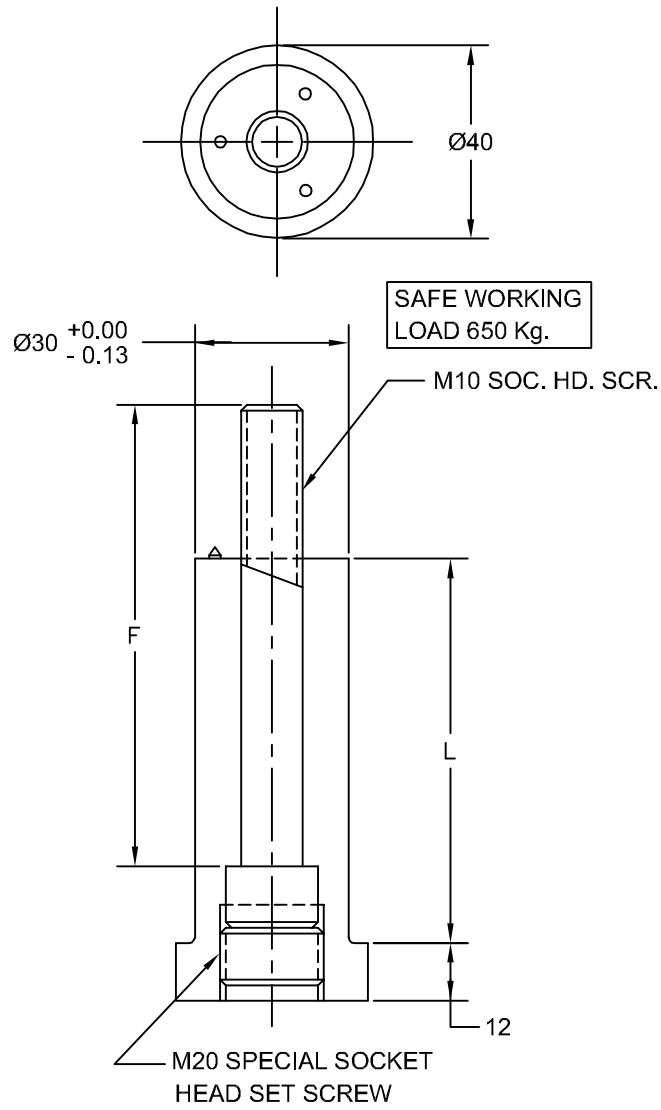

## SPOOL RETAINERS

### Ø30 SPOOL RETAINERS

| JOLICO NUMBER | GMGDS CODE NUMBER | L   | F   |
|---------------|-------------------|-----|-----|
| J - 661100    | 90.30.50-4030     | 30  | 30  |
| J - 661101    | 90.30.50-4035     | 35  | 35  |
| J - 661102    | 90.30.50-4040     | 40  | 40  |
| J - 661103    | 90.30.50-4045     | 45  | 45  |
| J - 661104    | 90.30.50-4050     | 50  | 50  |
| J - 661105    | 90.30.50-4060     | 60  | 60  |
| J - 661106    | 90.30.50-4070     | 70  | 70  |
| J - 661107    | 90.30.50-4080     | 80  | 80  |
| J - 661108    | 90.30.50-4090     | 90  | 90  |
| J - 661109    | 90.30.50-40100    | 100 | 100 |