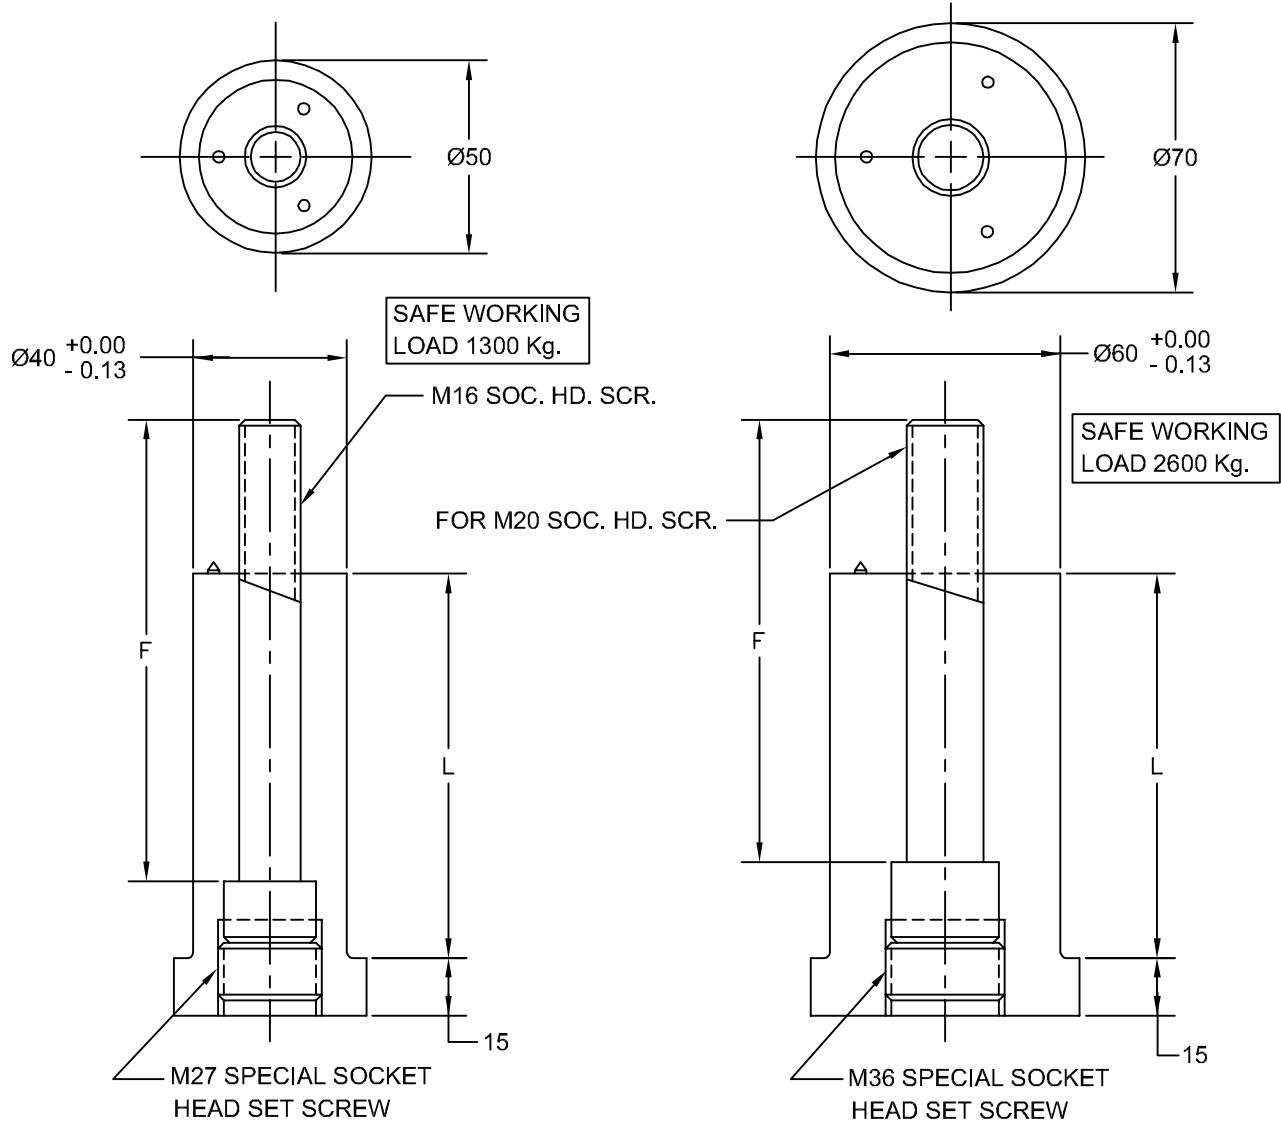

SPOOL RETAINERS

Ø40 SPOOL RETAINERS

| JOLICO NUMBER | GMGDS CODE NUMBER | L | F |
|---------------|-------------------|-----|-----|
| J-661311 | 90.30.50-5030 | 30 | 45 |
| J-661312 | 90.30.50-5040 | 40 | 55 |
| J-661313 | 90.30.50-5045 | 45 | 60 |
| J-661320 | 90.30.50-5050 | 50 | 65 |
| J-661321 | 90.30.50-5060 | 60 | 75 |
| J-661322 | 90.30.50-5065 | 65 | 80 |
| J-661323 | 90.30.50-5070 | 70 | 90 |
| J-661330 | 90.30.50-5075 | 75 | 90 |
| J-661332 | 90.30.50-5090 | 90 | 110 |
| J-661340 | 90.30.50-50100 | 100 | 120 |
| J-661342 | 90.30.50-50115 | 115 | 130 |
| J-661350 | 90.30.50-50130 | 130 | 150 |
| J-661352 | 90.30.50-50140 | 140 | 160 |
| J-661360 | 90.30.50-50160 | 160 | 180 |

Ø60 SPOOL RETAINERS

| JOLICO NUMBER | GMGDS CODE NUMBER | L | F |
|---------------|-------------------|-----|-----|
| J-661412 | 90.30.50-7040 | 40 | 55 |
| J-661413 | 90.30.50-7045 | 45 | 60 |
| J-661420 | 90.30.50-7050 | 50 | 65 |
| J-661421 | 90.30.50-7060 | 60 | 75 |
| J-661422 | 90.30.50-7065 | 65 | 80 |
| J-661423 | 90.30.50-7070 | 70 | 90 |
| J-661430 | 90.30.50-7075 | 75 | 90 |
| J-661432 | 90.30.50-7090 | 90 | 110 |
| J-661440 | 90.30.50-70100 | 100 | 120 |
| J-661442 | 90.30.50-70115 | 115 | 130 |
| J-661450 | 90.30.50-70130 | 130 | 150 |
| J-661452 | 90.30.50-70140 | 140 | 160 |
| J-661460 | 90.30.50-70160 | 160 | 180 |