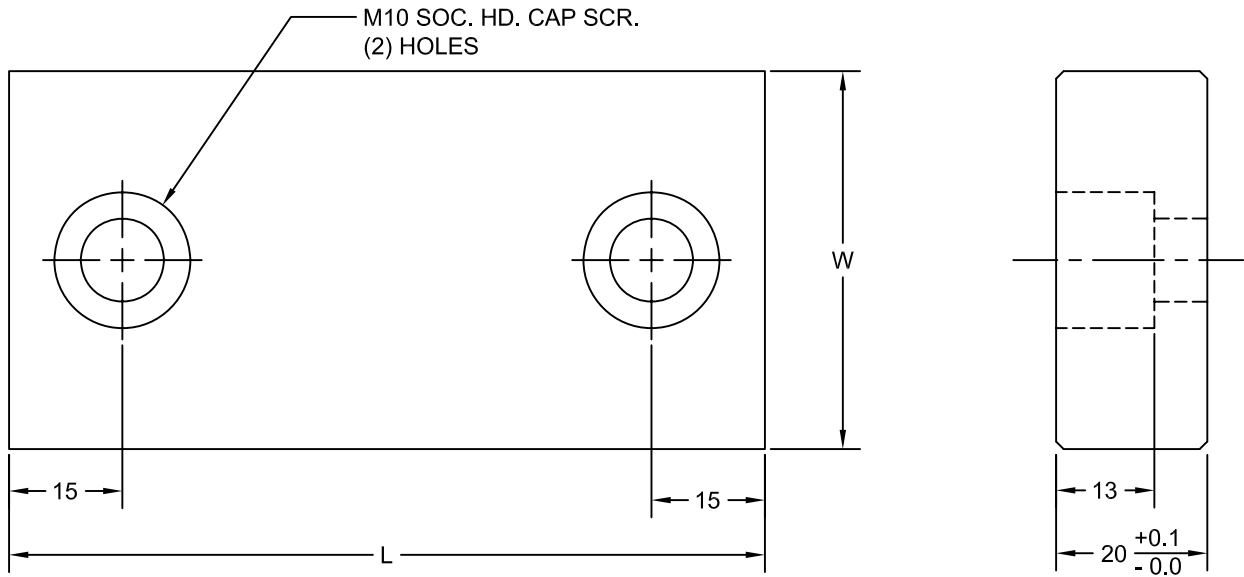

JOLICO J-B TOOL

PRINTED COPY IS
UNCONTROLLED

BOTTOMING BLOCK

JOLICO NUMBER	GMGDS CODE NUMBER	W	L
J-449190	90.30.75 - 30	30	100
J-449191	90.30.75 - 40-A	40	100
J-449192	90.30.75 - 40-B	40	80
J-449193	90.30.75 - 50	50	100