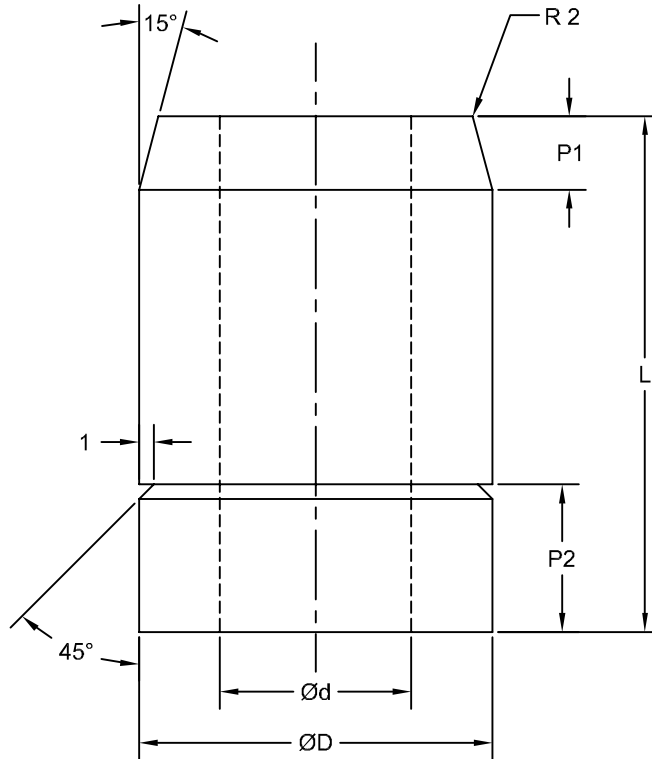

JOLICO J-B TOOL

PRINTED COPY IS
UNCONTROLLED

URETHANE SPRING RETAINER

JOLICO NUMBER	GMGDS CODE	O.D. URETHANE SPRING	$\varnothing D$	$\varnothing d$	L	P1	P2
J-112070	90.25.75-16-30	30 - 60	16	9	30	5	7
J-112071	90.25.75-24-35	70 - 100	24	13	35	5	10