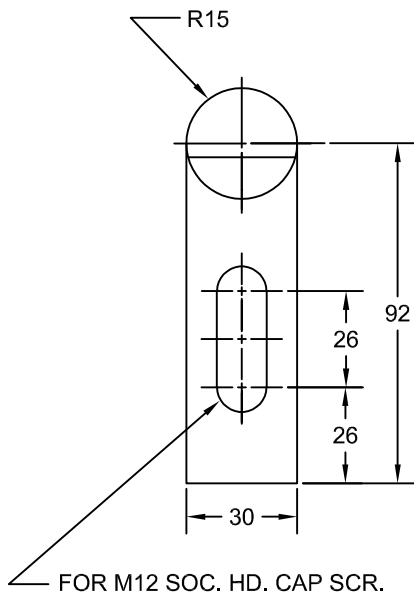

JOLICO J-B TOOL

PRINTED COPY IS UNCONTROLLED

Ø30 FINGER GAGE

JOLICO NUMBER	GMGDS CODE NUMBER	"L"
J - 441482	90.50.80 - 65	65
J - 441483	90.50.80 - 90	90
J - 441484	90.50.80 - 120	120
J - 441485	90.50.80 - 150	150
J - 441486	90.50.80 - 180	180
J - 441487	90.50.80 - 200	200

JOLICO NUMBER	GMGDS CODE NUMBER	"L"
J - 441492	90.50.81 - 65	65
J - 441493	90.50.81 - 90	90
J - 441494	90.50.81 - 120	120
J - 441495	90.50.81 - 150	150
J - 441496	90.50.81 - 180	180
J - 441497	90.50.81 - 250	250
J - 441498	90.50.81 - 300	300
J - 441499	90.50.81 - 350	350