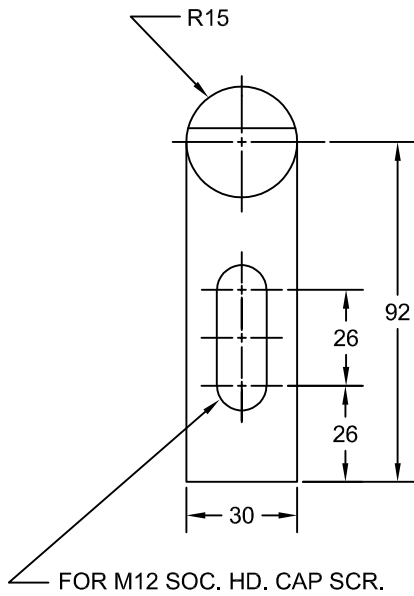

JOLICO J-B TOOL

PRINTED COPY IS UNCONTROLLED

Ø30 FINGER GAGE

JOLICO NUMBER	GMGDS CODE NUMBER	"L"
J - 441482	90.50.80 - 65	65
J - 441483	90.50.80 - 90	90
J - 441484	90.50.80 - 120	120
J - 441485	90.50.80 - 150	150
J - 441486	90.50.80 - 180	180
J - 441487	90.50.80 - 200	200

JOLICO NUMBER	GMGDS CODE NUMBER	"L"
J - 441492	90.50.81 - 65	65
J - 441493	90.50.81 - 90	90
J - 441494	90.50.81 - 120	120
J - 441495	90.50.81 - 150	150
J - 441496	90.50.81 - 180	180
J - 441497	90.50.81 - 250	250
J - 441498	90.50.81 - 300	300
J - 441499	90.50.81 - 350	350