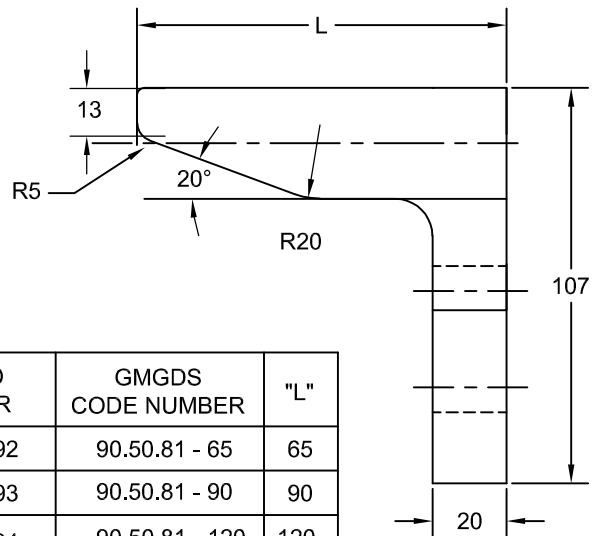

JOLICO J-B TOOL

PRINTED COPY IS UNCONTROLLED

Ø30 FINGER GAGE

JOLICO NUMBER	GMGDS CODE NUMBER	"L"
J - 441482	90.50.80 - 65	65
J - 441483	90.50.80 - 90	90
J - 441484	90.50.80 - 120	120
J - 441485	90.50.80 - 150	150
J - 441486	90.50.80 - 180	180
J - 441487	90.50.80 - 200	200

JOLICO NUMBER	GMGDS CODE NUMBER	"L"
J - 441492	90.50.81 - 65	65
J - 441493	90.50.81 - 90	90
J - 441494	90.50.81 - 120	120
J - 441495	90.50.81 - 150	150
J - 441496	90.50.81 - 180	180
J - 441497	90.50.81 - 250	250
J - 441498	90.50.81 - 300	300
J - 441499	90.50.81 - 350	350