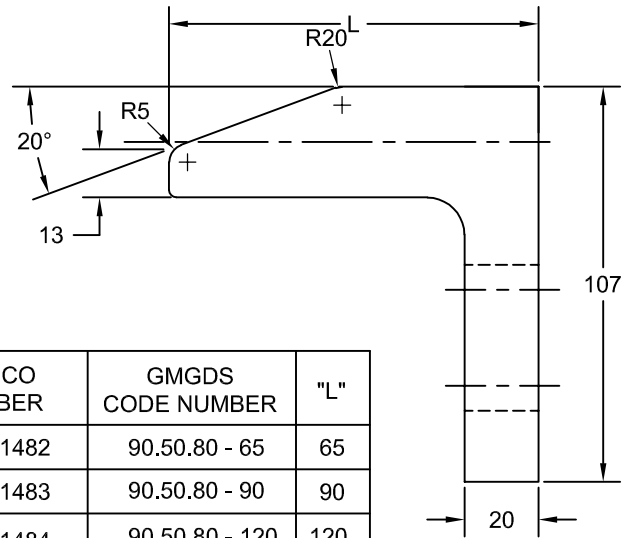

JOLICO J-B TOOL

PRINTED COPY IS UNCONTROLLED

Ø30 FINGER GAGE

JOLICO NUMBER	GMGDS CODE NUMBER	"L"
J - 441482	90.50.80 - 65	65
J - 441483	90.50.80 - 90	90
J - 441484	90.50.80 - 120	120
J - 441485	90.50.80 - 150	150
J - 441486	90.50.80 - 180	180
J - 441487	90.50.80 - 200	200

JOLICO NUMBER	GMGDS CODE NUMBER	"L"
J - 441492	90.50.81 - 65	65
J - 441493	90.50.81 - 90	90
J - 441494	90.50.81 - 120	120
J - 441495	90.50.81 - 150	150
J - 441496	90.50.81 - 180	180
J - 441497	90.50.81 - 250	250
J - 441498	90.50.81 - 300	300
J - 441499	90.50.81 - 350	350