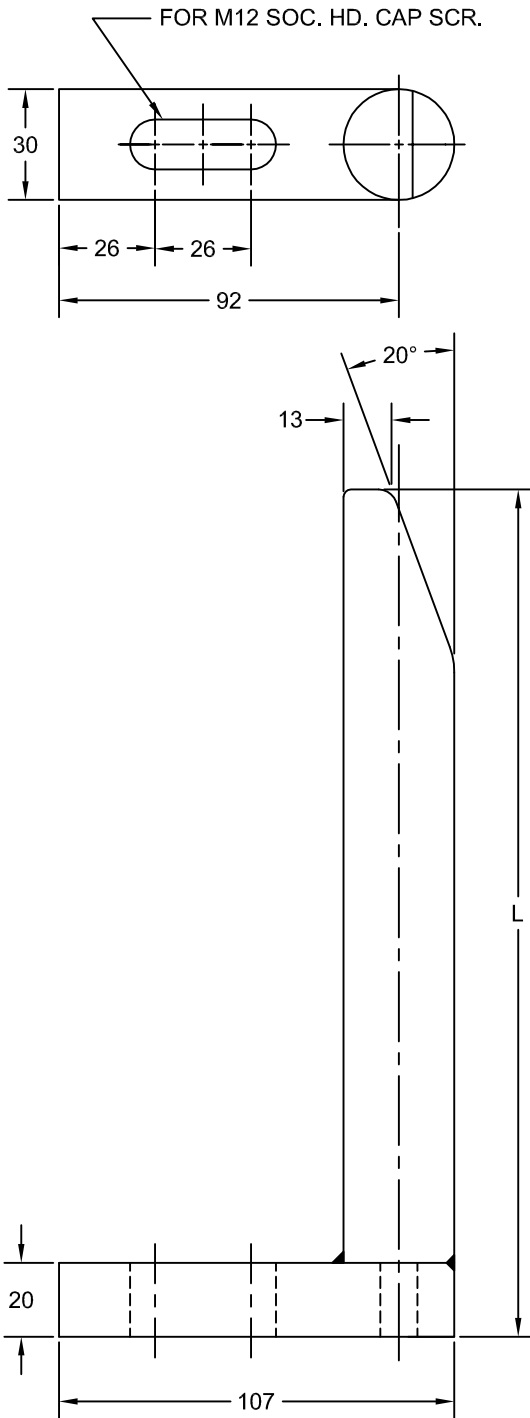

JOLICO J-B TOOL

PRINTED COPY IS
UNCONTROLLED

Ø30 FINGER GAGE

JOLICO NUMBER	GMGDS CODE NUMBER	"L"
J - 441478	90.50.80 - 300	300
J - 441479	90.50.80 - 350	350