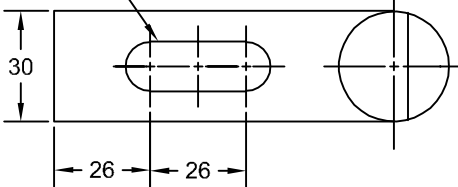

JOLICO J-B TOOL

PRINTED COPY IS
UNCONTROLLED

GAGE CAST FINGER LONG BEVEL

FOR M12 SOC. HD. CAP SCR.

JOLICO NUMBER	GMGDS CODE NUMBER
J - 441558	90.50.82