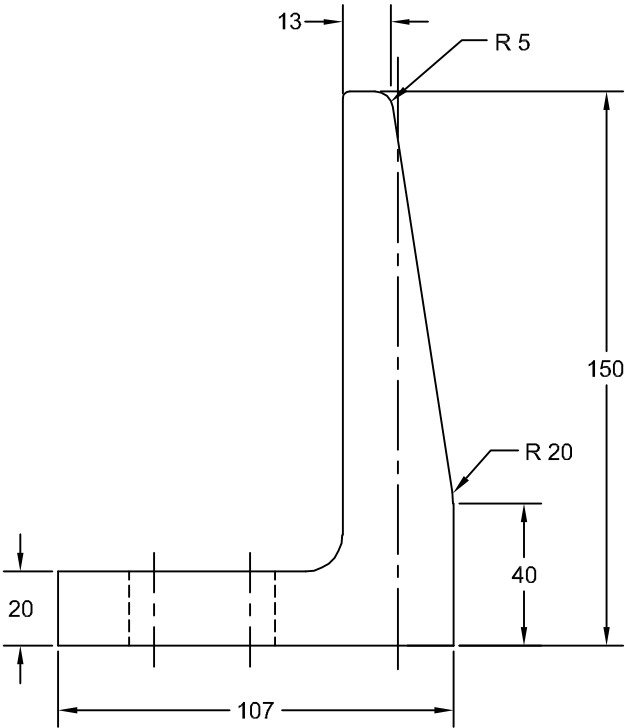

JOLICO J-B TOOL

PRINTED COPY IS
UNCONTROLLED

GAGE CAST FINGER LONG BEVEL

FOR M12 SOC. HD. CAP SCR.

JOLICO NUMBER	GMGDS CODE NUMBER
J - 441558	90.50.82