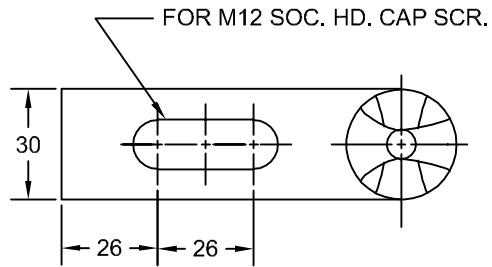

JOLICO J-B TOOL

PRINTED COPY IS
UNCONTROLLED

GAGE CAST FINGER LONG TAPER GAGE NOTCH

JOLICO NUMBER	GMGDS CODE NUMBER
J - 441580	90.50.83