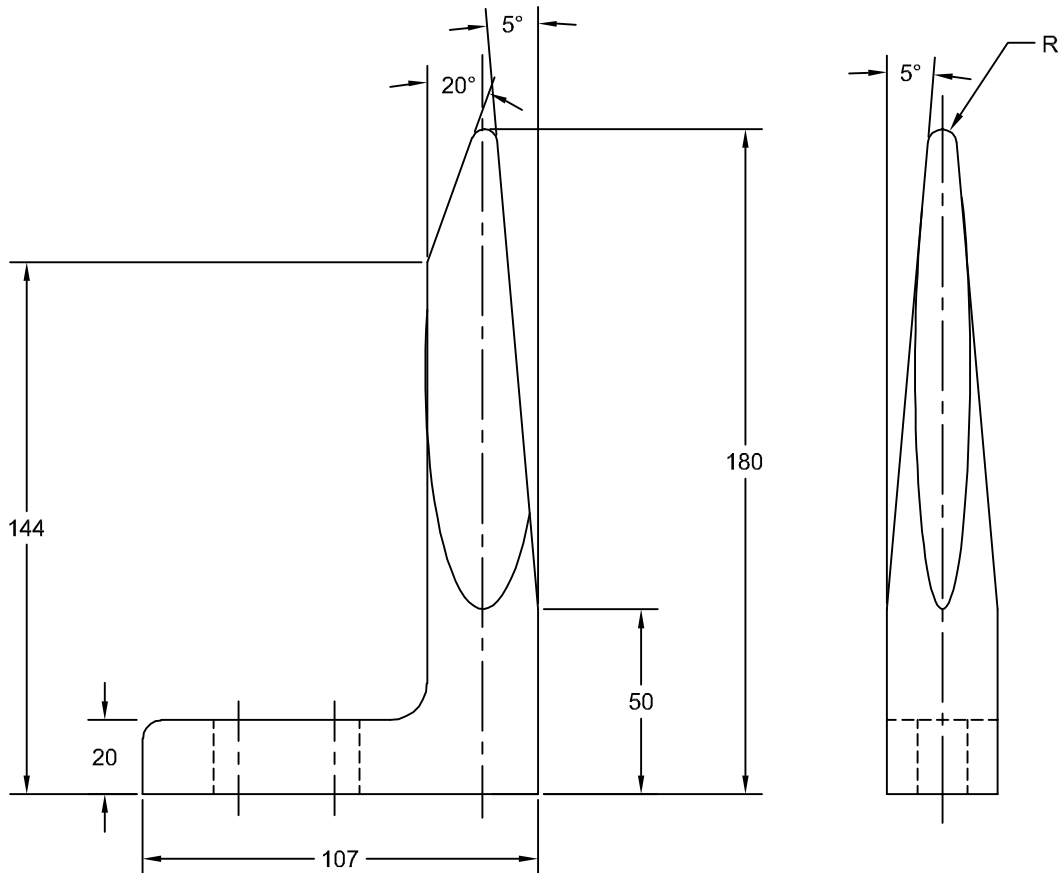

JOLICO J-B TOOL

PRINTED COPY IS
UNCONTROLLED

GAGE CAST FINGER LONG TAPER GAGE NOTCH

JOLICO NUMBER	GMGDS CODE NUMBER
J - 441580	90.50.83