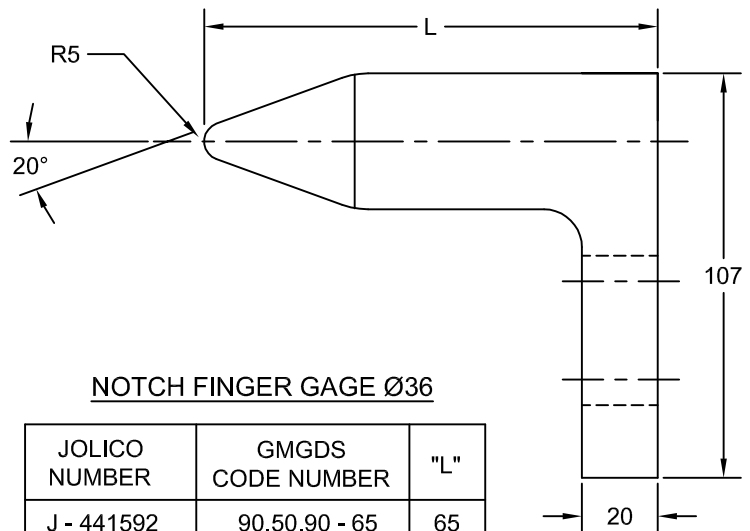

JOLICO J-B TOOL

PRINTED COPY IS UNCONTROLLED

NOTCH FINGER GAGE

NOTCH FINGER GAGE Ø30

| JOLICO NUMBER | GMGDS CODE NUMBER | "L" |
|---------------|-------------------|-----|
| J - 441582 | 90.50.85 - 65 | 65 |
| J - 441583 | 90.50.85 - 90 | 90 |
| J - 441584 | 90.50.85 - 120 | 120 |
| J - 441585 | 90.50.85 - 150 | 150 |
| J - 441586 | 90.50.85 - 180 | 180 |
| J - 441587 | 90.50.85 - 250 | 250 |
| J - 441588 | 90.50.85 - 300 | 300 |
| J - 441589 | 90.50.85 - 350 | 350 |

NOTCH FINGER GAGE Ø36

| JOLICO NUMBER | GMGDS CODE NUMBER | "L" |
|---------------|-------------------|-----|
| J - 441592 | 90.50.90 - 65 | 65 |
| J - 441593 | 90.50.90 - 90 | 90 |
| J - 441594 | 90.50.90 - 120 | 120 |
| J - 441595 | 90.50.90 - 150 | 150 |
| J - 441596 | 90.50.90 - 180 | 180 |
| J - 441597 | 90.50.90 - 250 | 250 |
| J - 441598 | 90.50.90 - 300 | 300 |
| J - 441599 | 90.50.90 - 350 | 350 |