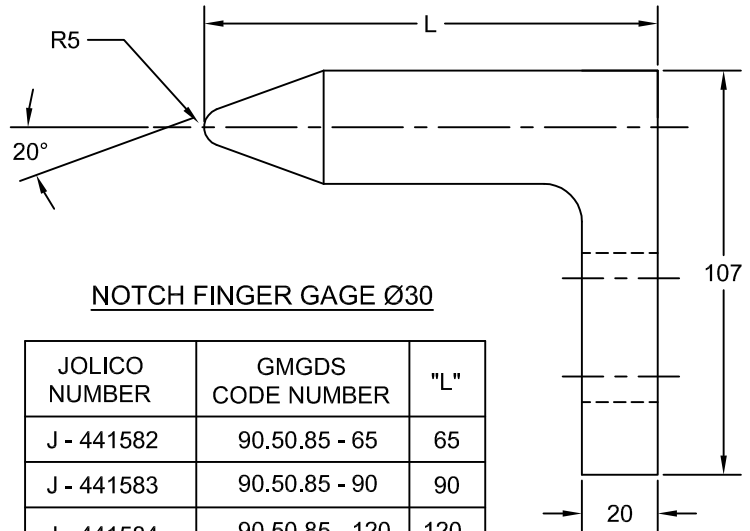

JOLICO J-B TOOL

PRINTED COPY IS UNCONTROLLED

NOTCH FINGER GAGE

NOTCH FINGER GAGE Ø30

| JOLICO NUMBER | GMGDS CODE NUMBER | "L" |
|---------------|-------------------|-----|
| J - 441582 | 90.50.85 - 65 | 65 |
| J - 441583 | 90.50.85 - 90 | 90 |
| J - 441584 | 90.50.85 - 120 | 120 |
| J - 441585 | 90.50.85 - 150 | 150 |
| J - 441586 | 90.50.85 - 180 | 180 |
| J - 441587 | 90.50.85 - 250 | 250 |
| J - 441588 | 90.50.85 - 300 | 300 |
| J - 441589 | 90.50.85 - 350 | 350 |

NOTCH FINGER GAGE Ø36

| JOLICO NUMBER | GMGDS CODE NUMBER | "L" |
|---------------|-------------------|-----|
| J - 441592 | 90.50.90 - 65 | 65 |
| J - 441593 | 90.50.90 - 90 | 90 |
| J - 441594 | 90.50.90 - 120 | 120 |
| J - 441595 | 90.50.90 - 150 | 150 |
| J - 441596 | 90.50.90 - 180 | 180 |
| J - 441597 | 90.50.90 - 250 | 250 |
| J - 441598 | 90.50.90 - 300 | 300 |
| J - 441599 | 90.50.90 - 350 | 350 |