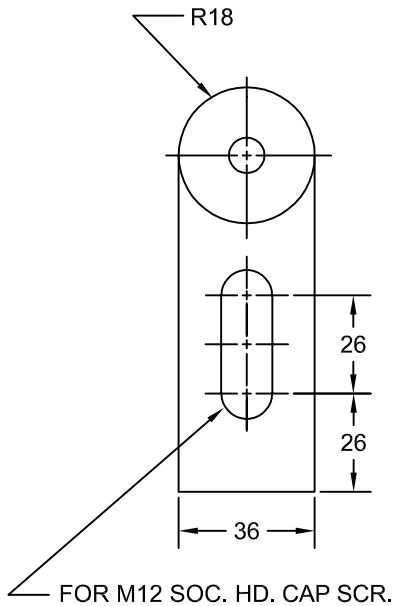

JOLICO J-B TOOL

PRINTED COPY IS UNCONTROLLED

NOTCH FINGER GAGE

NOTCH FINGER GAGE Ø30

| JOLICO NUMBER | GMGDS CODE NUMBER | "L" |
|---------------|-------------------|-----|
| J - 441582 | 90.50.85 - 65 | 65 |
| J - 441583 | 90.50.85 - 90 | 90 |
| J - 441584 | 90.50.85 - 120 | 120 |
| J - 441585 | 90.50.85 - 150 | 150 |
| J - 441586 | 90.50.85 - 180 | 180 |
| J - 441587 | 90.50.85 - 250 | 250 |
| J - 441588 | 90.50.85 - 300 | 300 |
| J - 441589 | 90.50.85 - 350 | 350 |

NOTCH FINGER GAGE Ø36

| JOLICO NUMBER | GMGDS CODE NUMBER | "L" |
|---------------|-------------------|-----|
| J - 441592 | 90.50.90 - 65 | 65 |
| J - 441593 | 90.50.90 - 90 | 90 |
| J - 441594 | 90.50.90 - 120 | 120 |
| J - 441595 | 90.50.90 - 150 | 150 |
| J - 441596 | 90.50.90 - 180 | 180 |
| J - 441597 | 90.50.90 - 250 | 250 |
| J - 441598 | 90.50.90 - 300 | 300 |
| J - 441599 | 90.50.90 - 350 | 350 |