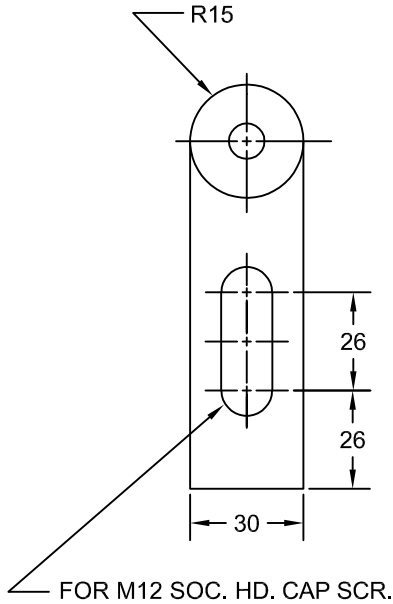

JOLICO J-B TOOL

PRINTED COPY IS UNCONTROLLED

NOTCH FINGER GAGE

NOTCH FINGER GAGE Ø30

| JOLICO NUMBER | GMGDS CODE NUMBER | "L" |
|---------------|-------------------|-----|
| J - 441582 | 90.50.85 - 65 | 65 |
| J - 441583 | 90.50.85 - 90 | 90 |
| J - 441584 | 90.50.85 - 120 | 120 |
| J - 441585 | 90.50.85 - 150 | 150 |
| J - 441586 | 90.50.85 - 180 | 180 |
| J - 441587 | 90.50.85 - 250 | 250 |
| J - 441588 | 90.50.85 - 300 | 300 |
| J - 441589 | 90.50.85 - 350 | 350 |

NOTCH FINGER GAGE Ø36

| JOLICO NUMBER | GMGDS CODE NUMBER | "L" |
|---------------|-------------------|-----|
| J - 441592 | 90.50.90 - 65 | 65 |
| J - 441593 | 90.50.90 - 90 | 90 |
| J - 441594 | 90.50.90 - 120 | 120 |
| J - 441595 | 90.50.90 - 150 | 150 |
| J - 441596 | 90.50.90 - 180 | 180 |
| J - 441597 | 90.50.90 - 250 | 250 |
| J - 441598 | 90.50.90 - 300 | 300 |
| J - 441599 | 90.50.90 - 350 | 350 |