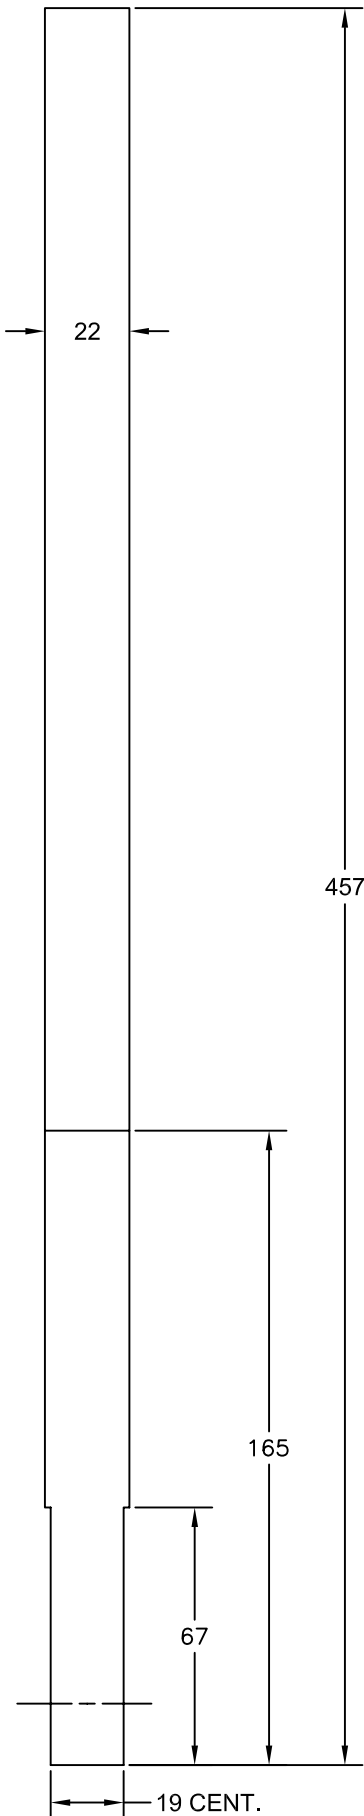

JOLICO J-B TOOL

PRINTED COPY IS UNCONTROLLED

LIFTER ARM

JOLICO NUMBER	GMGDS CODE NUMBER
J-556210	M-1582