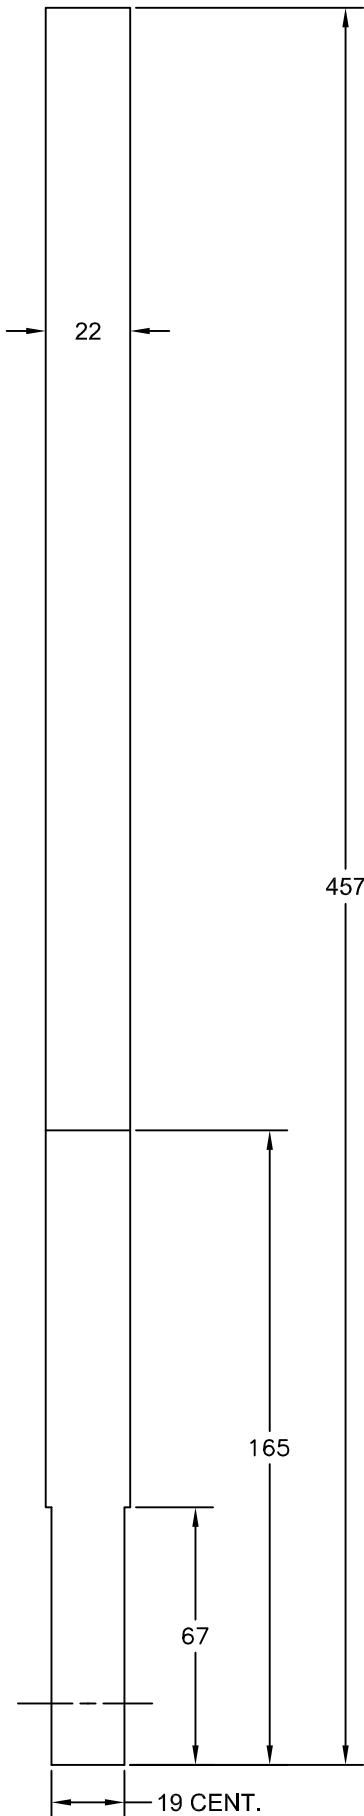

JOLICO J-B TOOL

PRINTED COPY IS
UNCONTROLLED

LIFTER ARM

JOLICO NUMBER	GMGDS CODE NUMBER
J-556210	M-1582