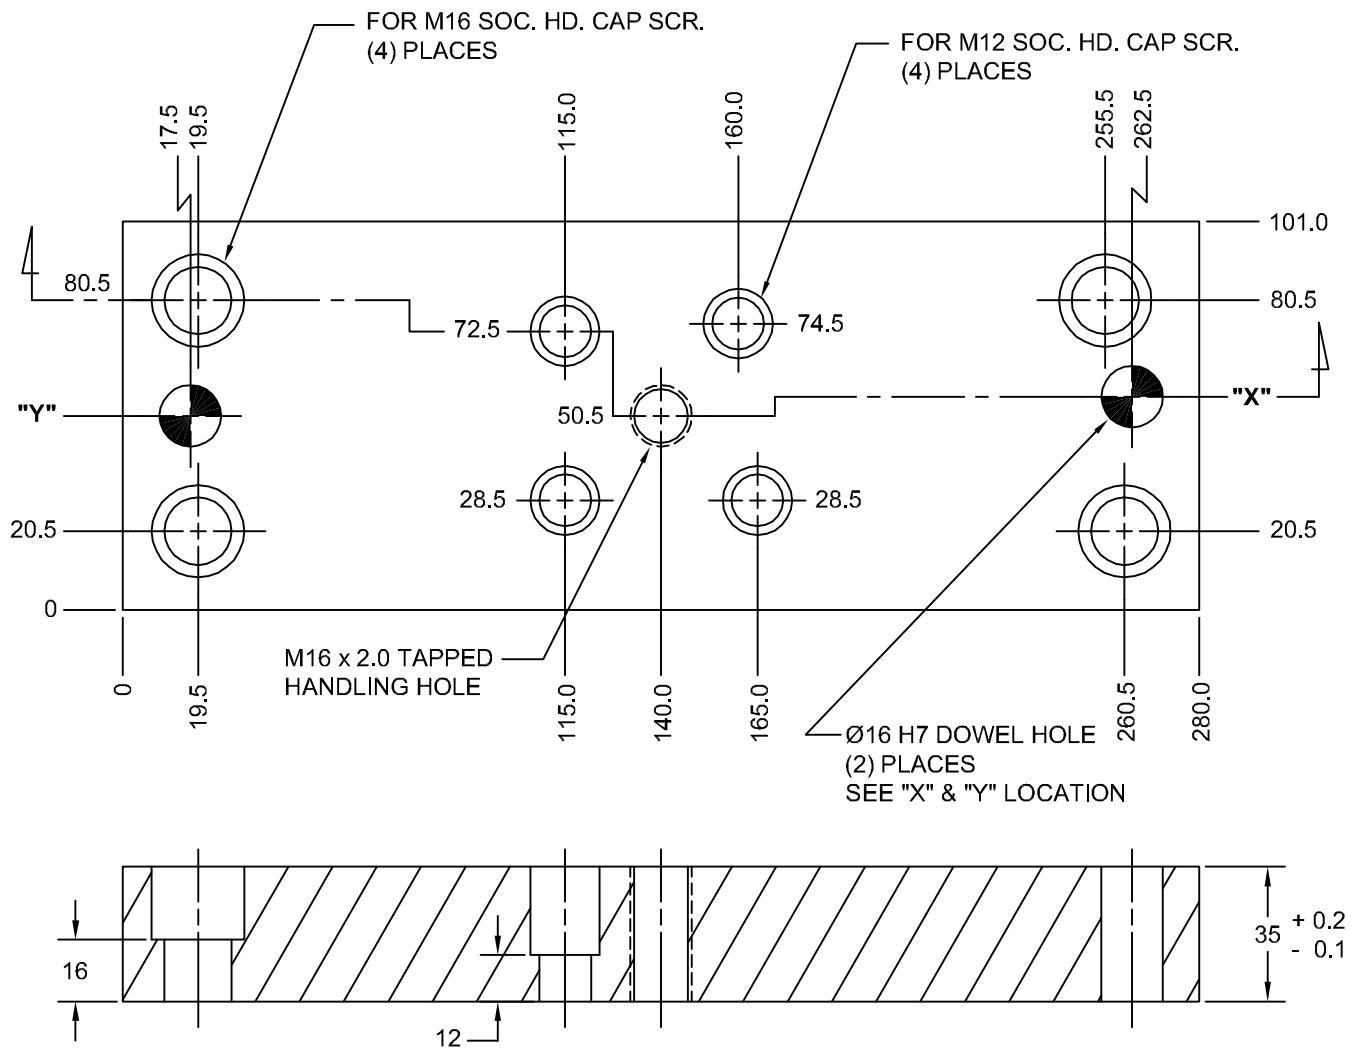

BINDER HOLD DOWN MOUNTING PLATE

JOLICO PART NUMBER	GMGDS CODE	DOWEL HOLE LOCATION		
		CODE	"X"	"Y"
J-552264-A	90.35.130-A	A	55.5	55.5
J-552264-B	90.35.130-B	B	50.5	55.5
J-552264-C	90.35.130-C	C	45.5	55.5
J-552264-D	90.35.130-D	D	55.5	50.5
J-552264-E	90.35.130-E	E	50.5	50.5
J-552264-F	90.35.130-F	F	45.5	50.5
J-552264-G	90.35.130-G	G	55.5	45.5
J-552264-H	90.35.130-H	H	50.5	45.5
J-552264-J	90.35.130-J	J	45.5	45.5