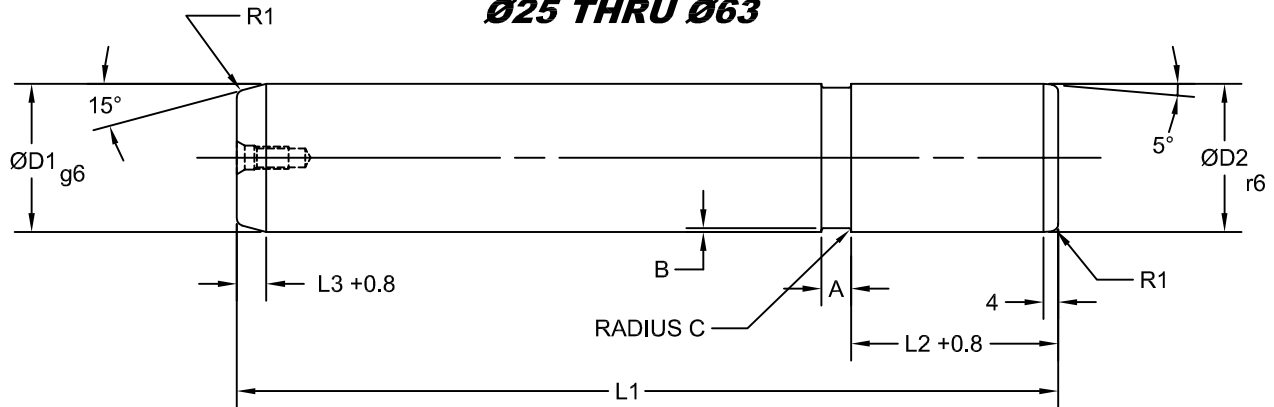

## GUIDE POST WITH RETAINING GROOVE

### Ø25 THRU Ø63

PRINTED COPY IS UNCONTROLLED

ØD1	JOLICO NUMBER	GMGDS CODE NUMBER	L1	ØD2	L2	L3	R1	A	B	C
25	J-118300	90.20-51-25125	125	25	40	8	1.5	6.0	2.5	1.0
	J-118301	90.20-51-25140	140							
	J-118304	90.20-51-25160	160							
	J-118308	90.20-51-25180	180							
32	J-118302	90.20-51-32140	140	32	45	8	2.0	6.0	2.5	1.0
	J-118305	90.20-51-32160	160							
	J-118309	90.20-51-32180	180							
	J-118313	90.20-51-32200	200							
40	J-118303	90.20-51-40140	140	40	56	8	2.0	9.0	3.5	1.5
	J-118306	90.20-51-40160	160							
	J-118310	90.20-51-40180	180							
	J-118314	90.20-51-40200	200							
	J-118317	90.20-51-40225	224							
	J-118321	90.20-51-40250	250							
	J-118326	90.20-51-40280	280							
50	J-118307	90.20-51-50160	160	50	70	10	2.5	9.0	3.5	1.5
	J-118311	90.20-51-50180	180							
	J-118315	90.20-51-50200	200							
	J-118318	90.20-51-50225	224							
	J-118322	90.20-51-50250	250							
	J-118327	90.20-51-50280	280							
	J-118331	90.20-51-50315	315							
	J-118336	90.20-51-50355	355							
63	J-118312	90.20-51-63180	180	63	80	10	2.5	11.0	5.5	2.0
	J-118316	90.20-51-63200	200							
	J-118319	90.20-51-63225	224							
	J-118323	90.20-51-63250	250							
	J-118328	90.20-51-63280	280							
	J-118332	90.20-51-63315	315							
	J-118337	90.20-51-63355	355							
	J-118341	90.20-51-63400	400							
	J-118345	90.20-51-63450	450							
	J-118349	90.20-51-63500	500							