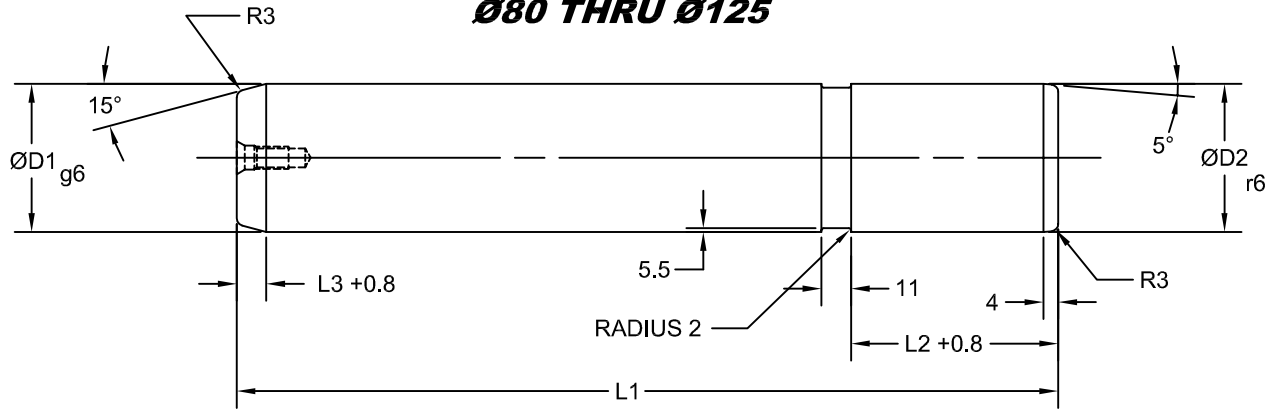

JOLICO J-B TOOL

GUIDE POST WITH RETAINING GROOVE

Ø80 THRU Ø125

PRINTED COPY IS UNCONTROLLED

| ØD1 | JOLICO NUMBER | GMGDS CODE NUMBER | L1 | ØD2 | L2 | L3 |
|-----|---------------|-------------------|-----|-----|-----|----|
| 80 | J-118320 | 90.20.51-80225 | 224 | 80 | 100 | 10 |
| | J-118324 | 90.20.51-80250 | 250 | | | |
| | J-118329 | 90.20.51-80280 | 280 | | | |
| | J-118333 | 90.20.51-80315 | 315 | | | |
| | J-118338 | 90.20.51-80355 | 355 | | | |
| | J-118342 | 90.20.51-80400 | 400 | | | |
| | J-118346 | 90.20.51-80450 | 450 | | | |
| | J-118350 | 90.20.51-80500 | 500 | | | |
| 100 | J-118325 | 90.20.51-100250A | 250 | 100 | 125 | 10 |
| | J-118330 | 90.20.51-100280A | 280 | | | |
| | J-118334 | 90.20.51-100315A | 315 | | | |
| | J-118339 | 90.20.51-100355A | 355 | | | |
| | J-118343 | 90.20.51-100400A | 400 | | | |
| | J-118347 | 90.20.51-100450A | 450 | | | |
| | J-118351 | 90.20.51-100500A | 500 | | | |
| | J-118353 | 90.20.51-100550A | 550 | | | |
| | J-118355 | 90.20.51-100600A | 600 | | | |
| | J-118357 | 90.20.51-100650A | 650 | | | |
| 125 | J-118335 | 90.20.51-125315A | 315 | 125 | 140 | 12 |
| | J-118340 | 90.20.51-125355A | 355 | | | |
| | J-118344 | 90.20.51-125400A | 400 | | | |
| | J-118348 | 90.20.51-125450A | 450 | | | |
| | J-118352 | 90.20.51-125500A | 500 | | | |
| | J-118354 | 90.20.51-125550A | 550 | | | |
| | J-118356 | 90.20.51-125600A | 600 | | | |
| | J-118358 | 90.20.51-125650A | 650 | | | |