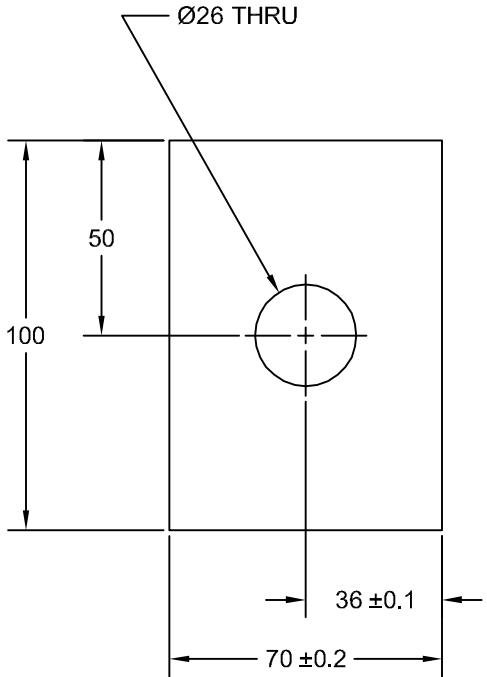

JOLICO J-B TOOL

PRINTED COPY IS
UNCONTROLLED

DIE SET WASHER

JOLICO NUMBER	GMGDS CODE NUMBER
J-112015	90.10.30