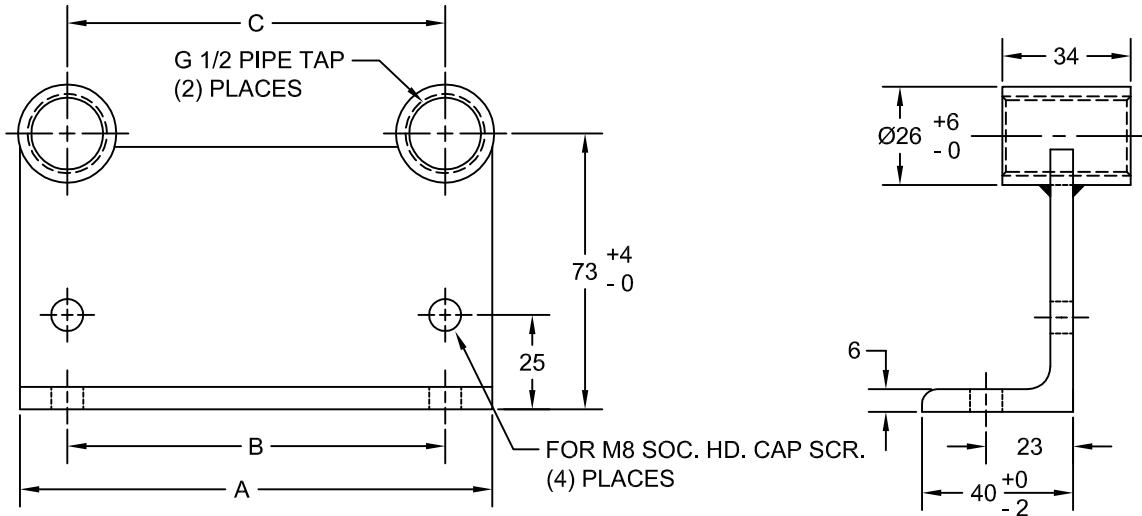

JOLICO J-B TOOL

PRINTED COPY IS UNCONTROLLED

AIR CONNECTING BLOCK

JOLICO NUMBER	GMGDS CODE NUMBER	A	B	C
J - 221270	90.40.310	125	100	100
J - 221271	90.40.315	82	60	55

JOLICO NUMBER	GMGDS CODE NUMBER
J - 221272	90.40.320