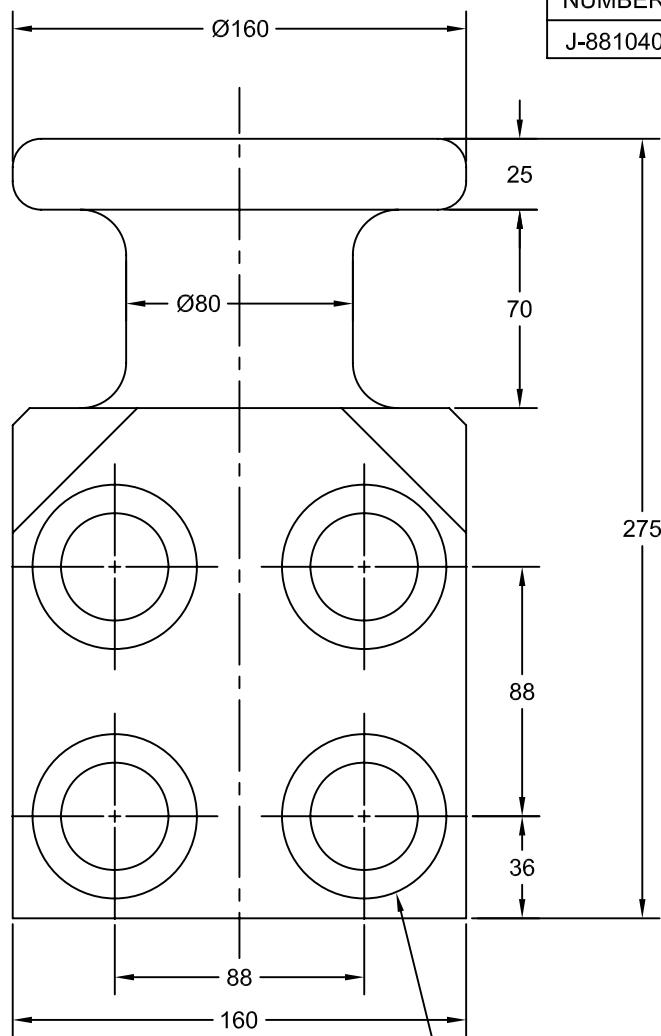

JOLICO J-B TOOL

PRINTED COPY IS
UNCONTROLLED

LIFT BOLLARD

JOLICO NUMBER	GMGDS CODE NUMBER
J-881040	90.15.15

FOR M36 SOC. HD. CAP SCR.
(4) PLACES