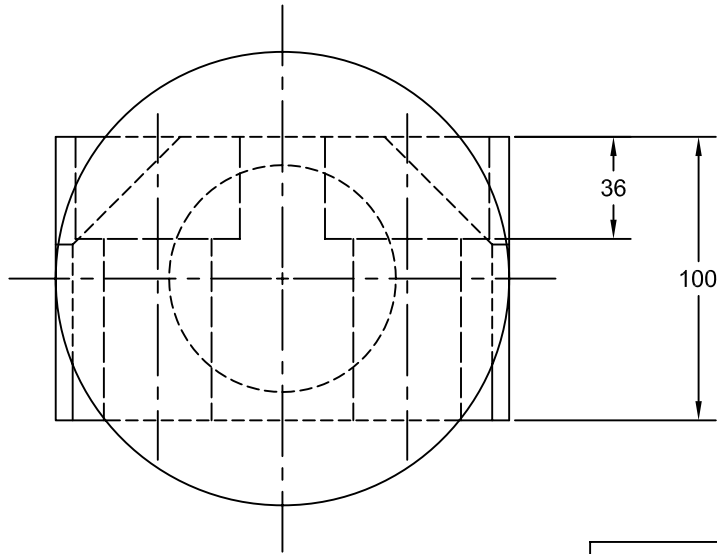

JOLICO J-B TOOL

PRINTED COPY IS
UNCONTROLLED

LIFT BOLLARD

JOLICO NUMBER	GMGDS CODE NUMBER
J-881040	90.15.15

FOR M36 SOC. HD. CAP SCR.
(4) PLACES