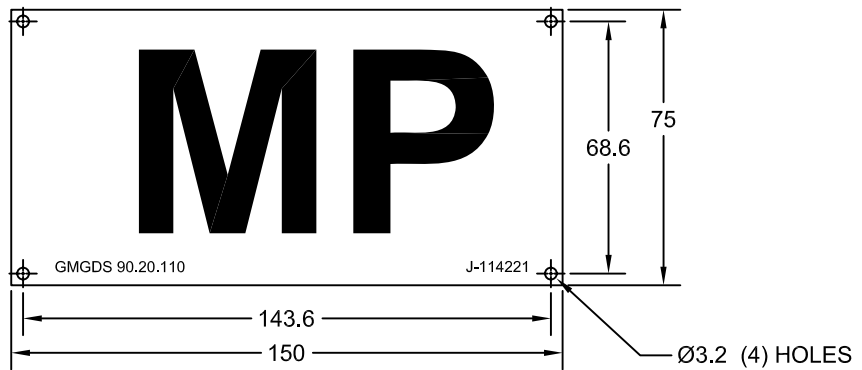

JOLICO J-B TOOL

MATERIAL IDENTIFICATION TAGS

PRINTED COPY IS
UNCONTROLLED

"MP" MULTIPLE PHASE

JOLICO NUMBER	GMGDS CODE NUMBER
J - 114221	90.20.110