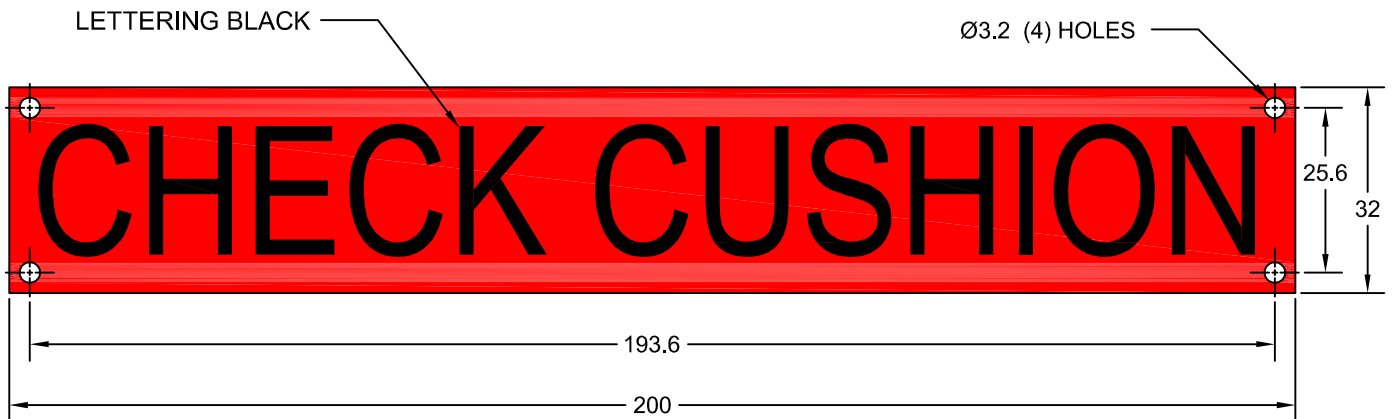

JOLICO J-B TOOL

CHECK CUSHION TAG

PRINTED COPY IS
UNCONTROLLED

JOLICO NUMBER	GMGDS CODE NUMBER
J - 114223	90.20.120