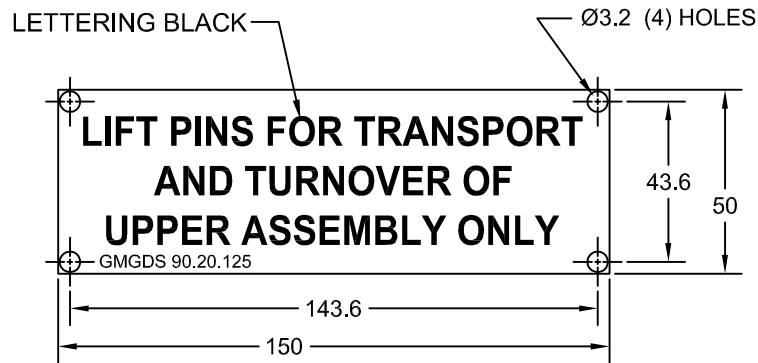

JOLICO J-B TOOL

PRINTED COPY IS
UNCONTROLLED

UNDERSIZED UPPER LIFT PIN AND LUG TAGS

UNDERSIZED UPPER LIFT PIN TAG

JOLICO NUMBER	GMGDS CODE NUMBER
J - 114234	90.20.125

UNDERSIZED UPPER LIFT LUG TAG

JOLICO NUMBER	GMGDS CODE NUMBER
J - 114235	90.20.130