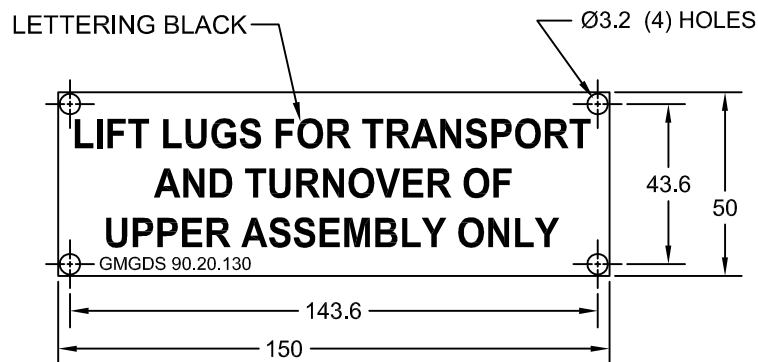

JOLICO J-B TOOL

PRINTED COPY IS
UNCONTROLLED

UNDERSIZED UPPER LIFT PIN AND LUG TAGS

UNDERSIZED UPPER LIFT PIN TAG

JOLICO NUMBER	GMGDS CODE NUMBER
J - 114234	90.20.125

UNDERSIZED UPPER LIFT LUG TAG

JOLICO NUMBER	GMGDS CODE NUMBER
J - 114235	90.20.130