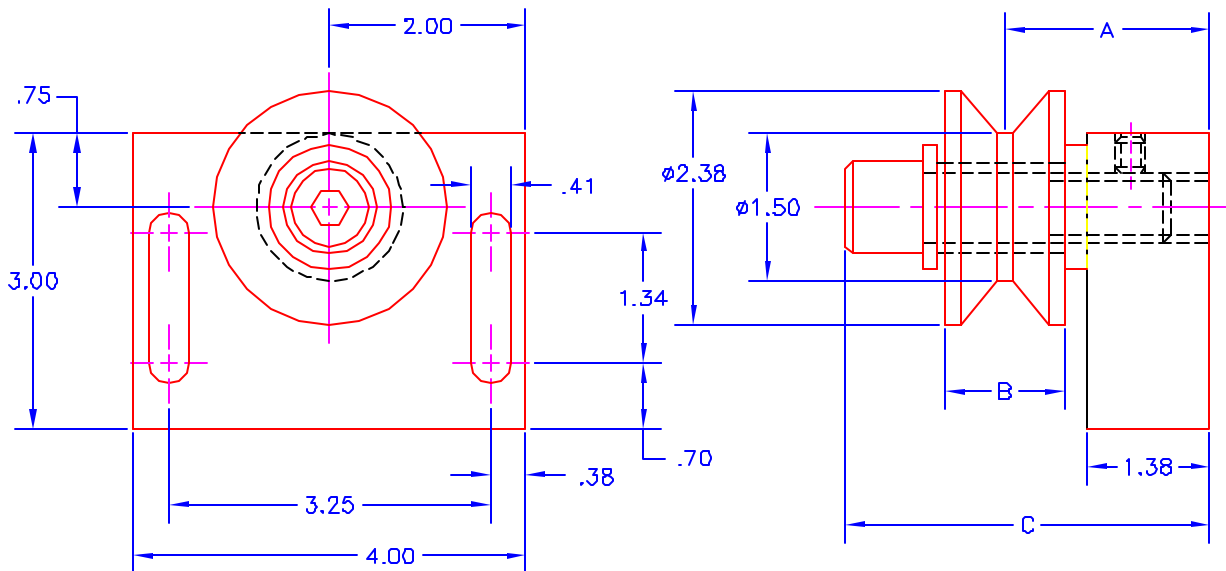

ROLLER STOCK GUIDES

GUIDES COIL INTO BLANK DIE AREA

PRINTED COPY IS UNCONTROLLED

JOB/CD NO.	REF. NO.
J-86085	SD-60011-2

JOB/CD NO.	REF. NO.	A	B	C
J-86123	SD-60023	2.18	1.21	3.56
J-86124	—————	2.44	1.71	3.88