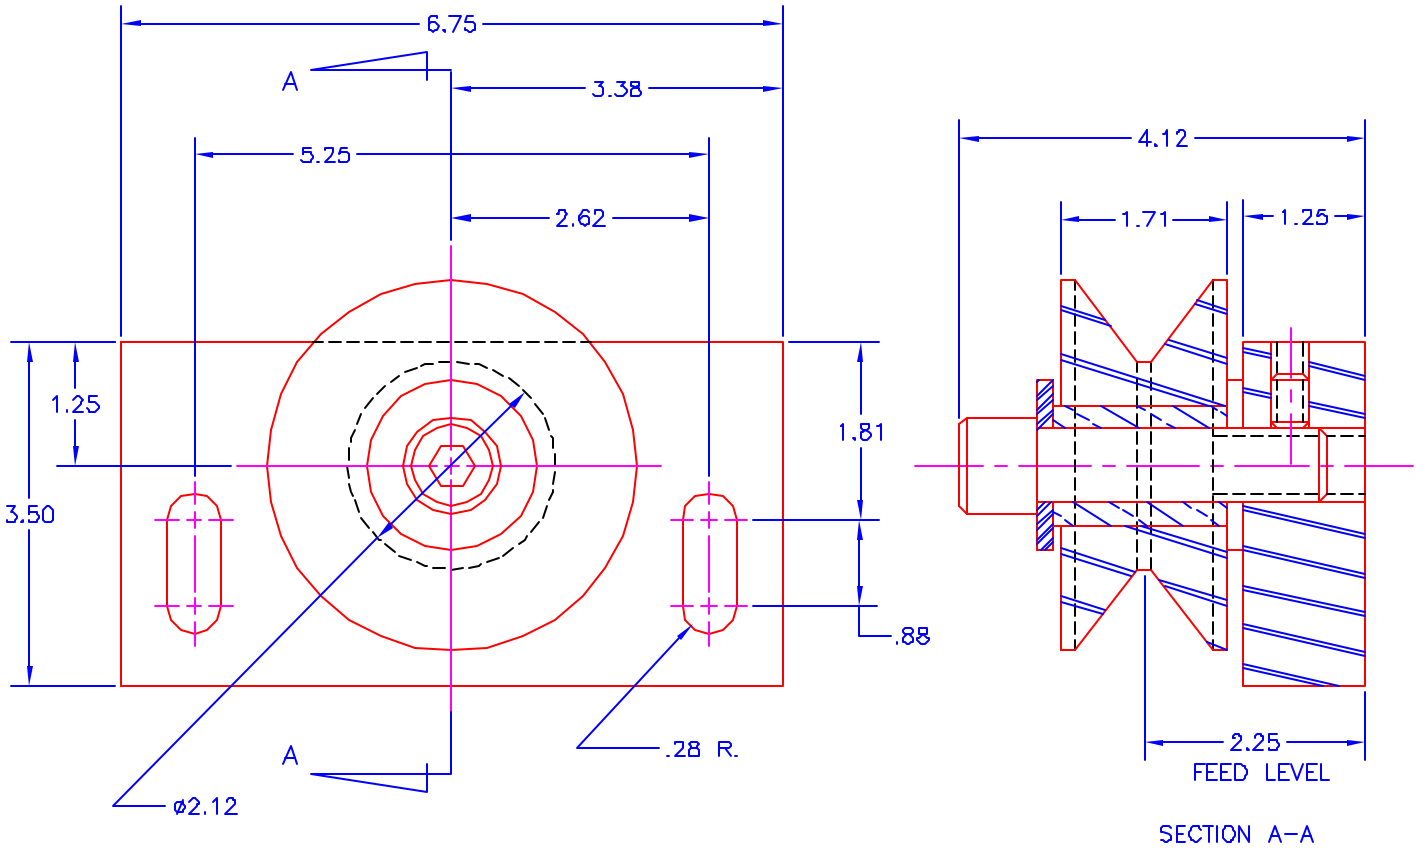

ROLLER STOCK GUIDES

GUIDES COIL INTO BLANK DIE AREA

PRINTED COPY IS UNCONTROLLED

JOB/CD NO.	REF. NO.
J-86085	SD-60011-2

JOB/CD NO.	REF. NO.	A	B	C
J-86123	SD-60023	2.18	1.21	3.56
J-86124	—————	2.44	1.71	3.88