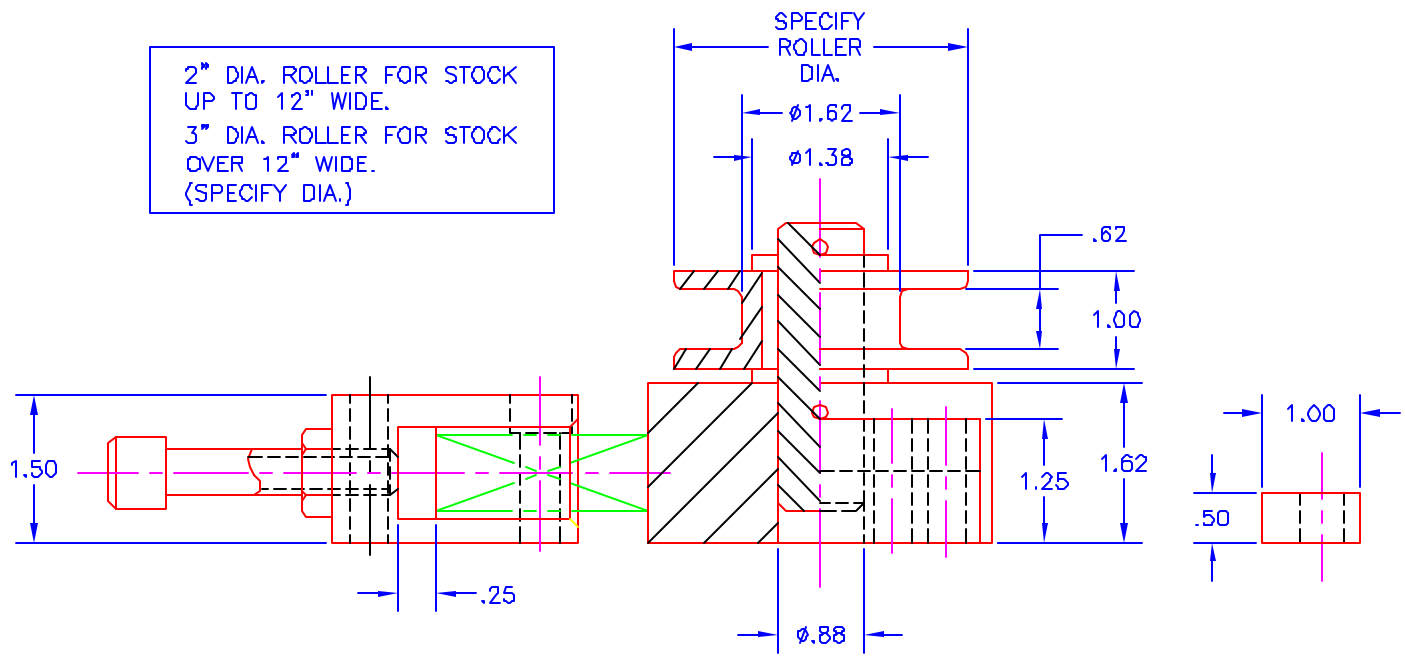

ROLLER STOCK GUIDE

PRINTED COPY IS UNCONTROLLED

THIS ITEM COMPENSATES FOR VARYING STOCK WIDTHS IN A DROP THRU BLANK DIE.

2" DIA. ROLLER FOR STOCK UP TO 12" WIDE.
 3" DIA. ROLLER FOR STOCK OVER 12" WIDE.
 (SPECIFY DIA.)