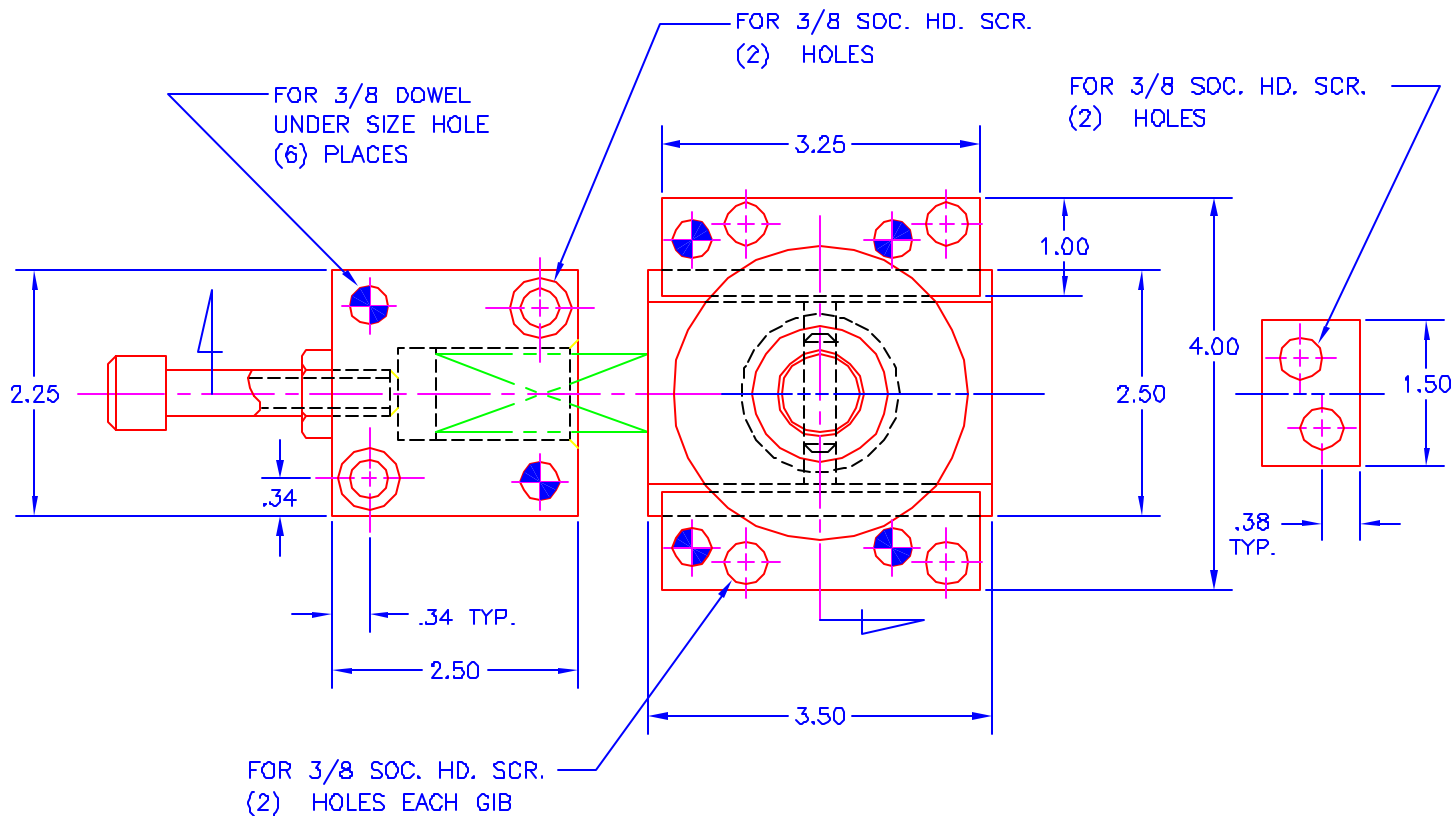

ROLLER STOCK GUIDE

PRINTED COPY IS UNCONTROLLED

THIS ITEM COMPENSATES FOR VARYING STOCK WIDTHS IN A DROP THRU BLANK DIE.

2" DIA. ROLLER FOR STOCK UP TO 12" WIDE.
 3" DIA. ROLLER FOR STOCK OVER 12" WIDE.
 (SPECIFY DIA.)