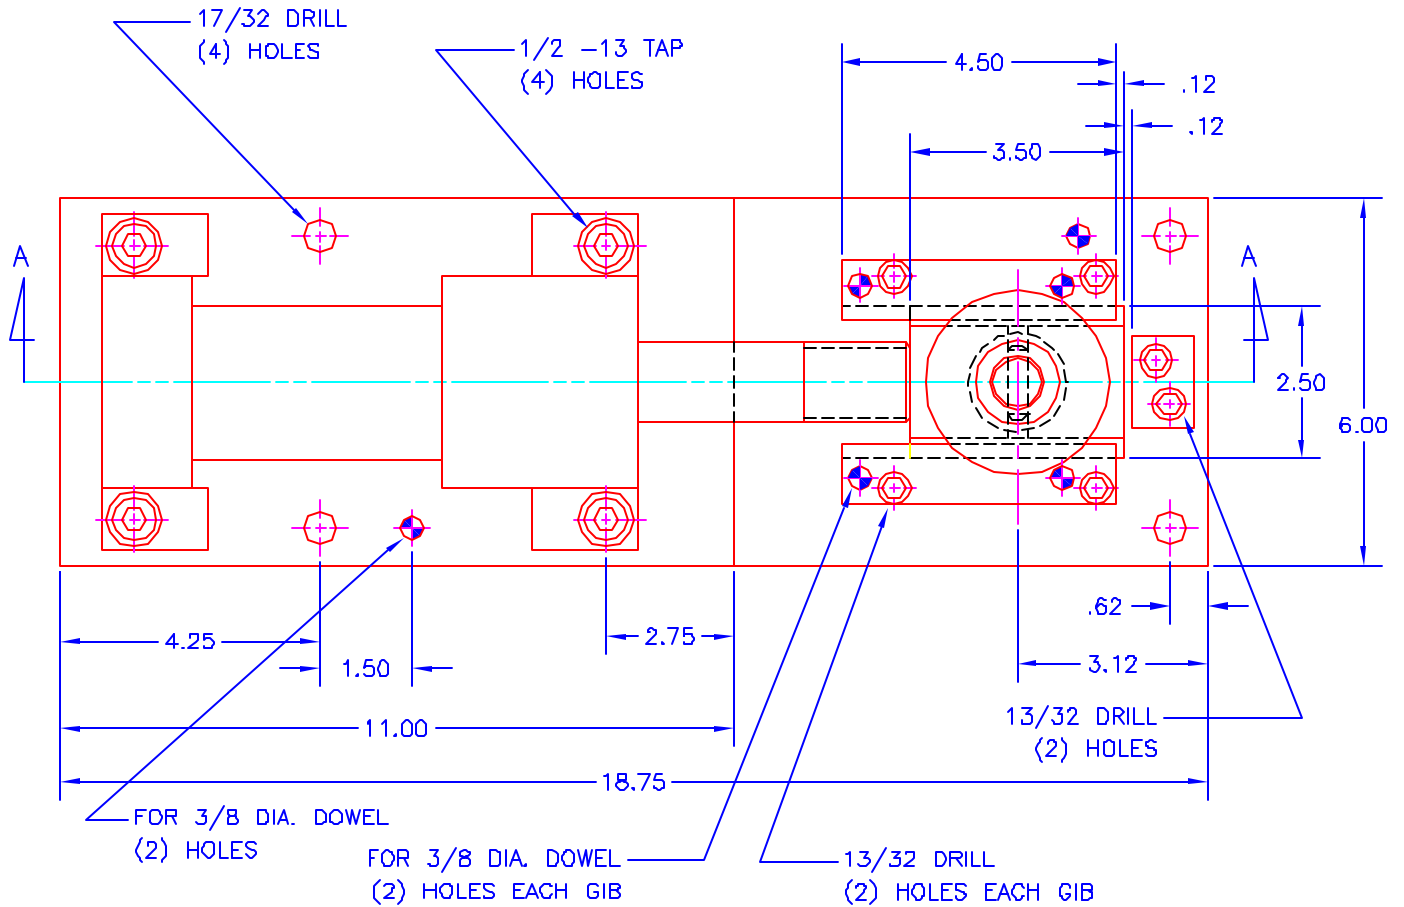

ROLLER STOCK GUIDE

THIS STOCK COMPENSATOR USES AN AIR CYLINDER TO MAINTAIN CONSTANT PRESSURE AGAINST THE STOCK

JOLICO NO.	REF. NO.
J-86341	TYPE "E"