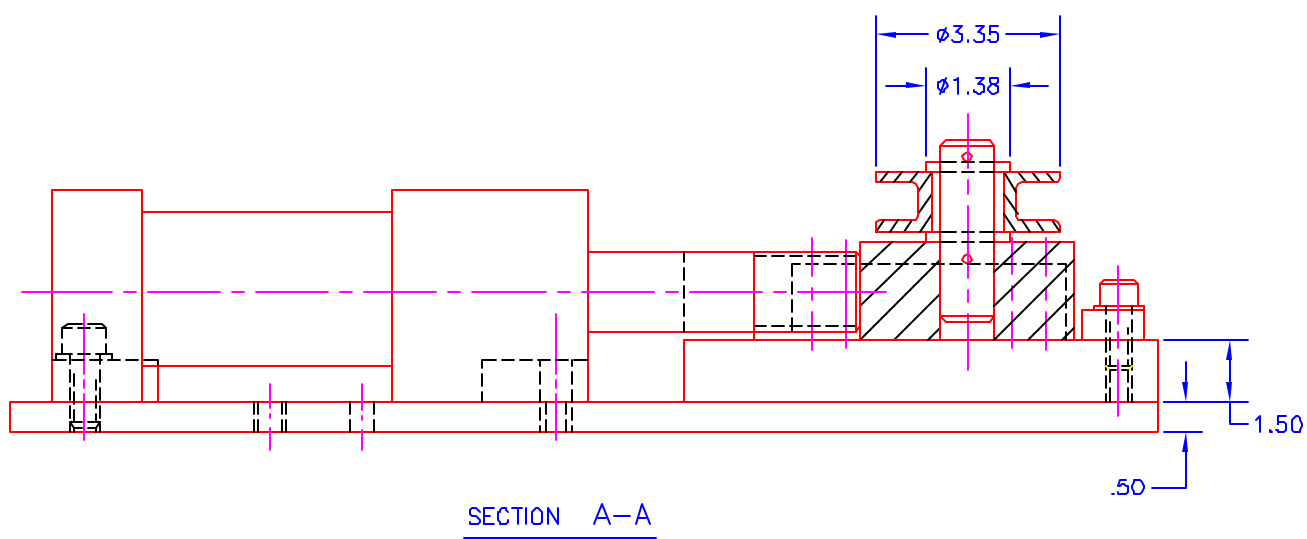

ROLLER STOCK GUIDE

THIS STOCK COMPENSATOR USES AN AIR CYLINDER TO MAINTAIN CONSTANT PRESSURE AGAINST THE STOCK

JOLICO NO.	REF. NO.
J-86341	TYPE "E"