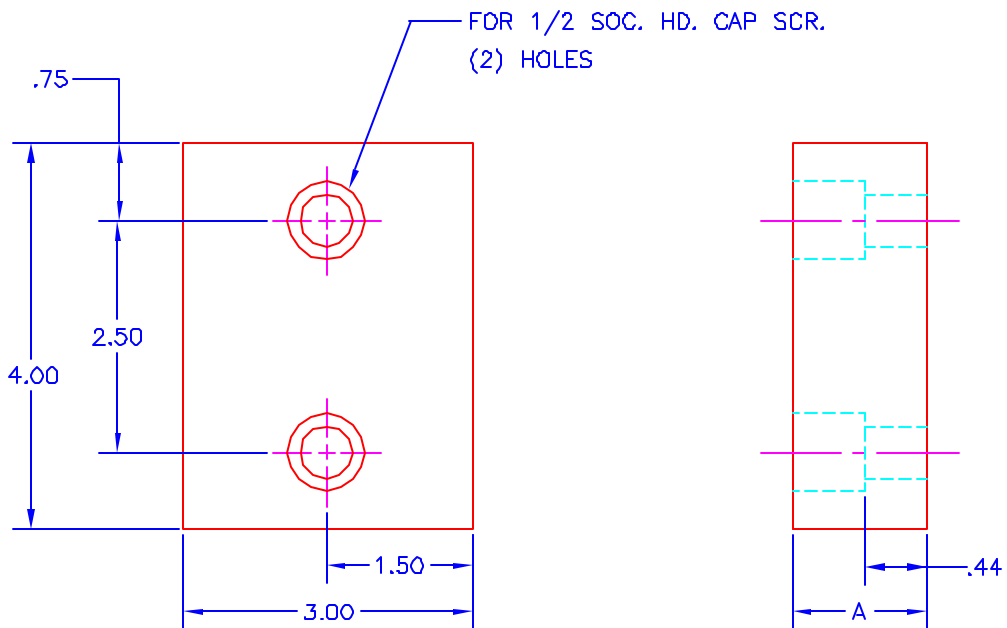

COVER PLATE

JOLICO NO.	REF. NO.
J-49150	DX14-2-0401

BOTTOMING BLOCK

JOLICO NO.	REF. NO.	A
J-49104	DX2-2-0101	1.25
J-49105	DX1-3-0913	1.41