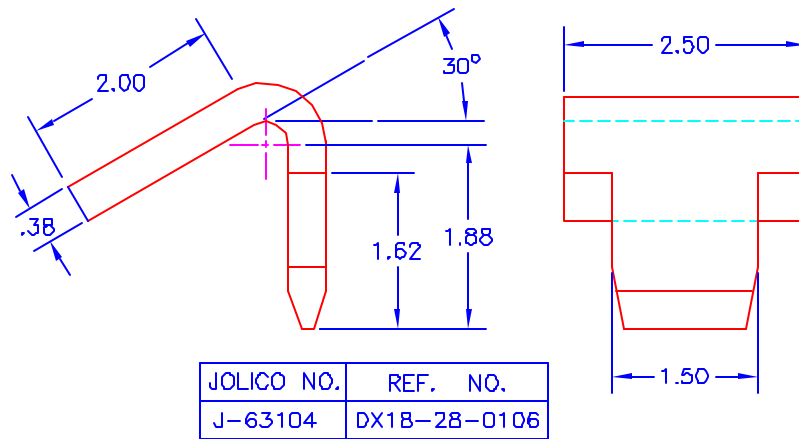

CHUTE HOOKS

PRINTED COPY IS UNCONTROLLED

CHUTE HOOKS ARE WELDED TO THE UNDER SIDE OF SCRAP OR PART CHUTES, TO RETAIN THEM.

JOLICO NO.	REF. NO.
J-63105	CB-NO.1

SCRAP CHUTE RETAINERS

CHUTE RETAINERS WHEN ATTACHED TO DIE ACCEPT CHUTE HOOKS THAT RETAIN CHUTES