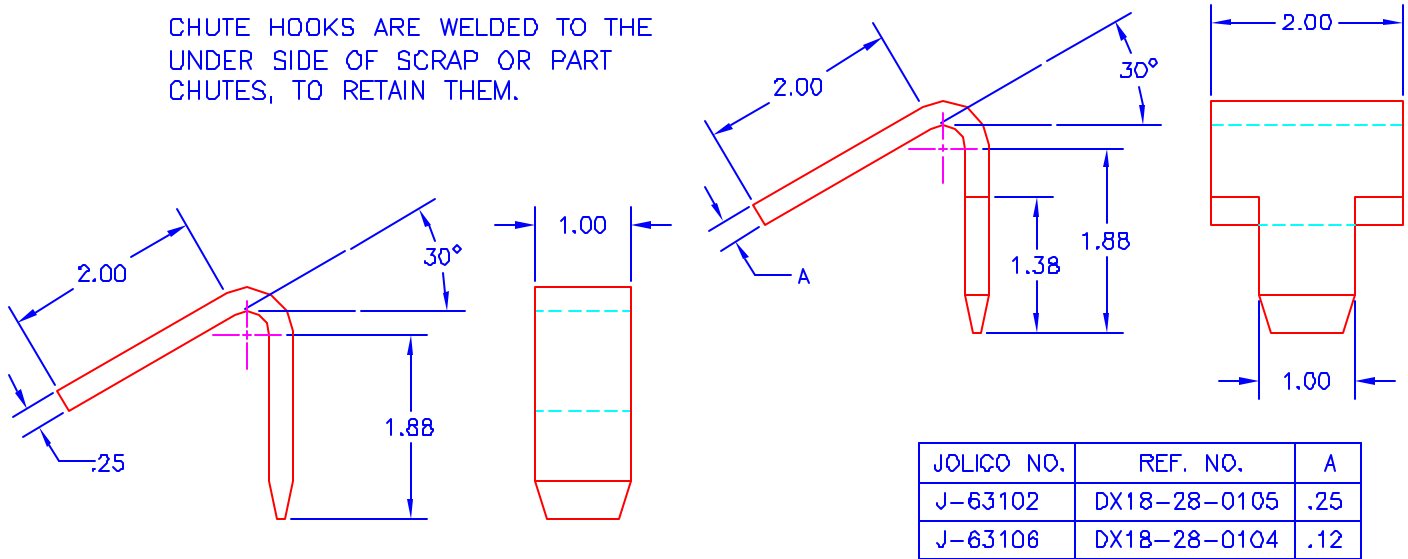

CHUTE HOOKS

PRINTED COPY IS UNCONTROLLED

CHUTE HOOKS ARE WELDED TO THE UNDER SIDE OF SCRAP OR PART CHUTES, TO RETAIN THEM.

JOLICO NO.	REF. NO.
J-63105	CB-NO.1

SCRAP CHUTE RETAINERS

CHUTE RETAINERS WHEN ATTACHED TO DIE ACCEPT CHUTE HOOKS THAT RETAIN CHUTES