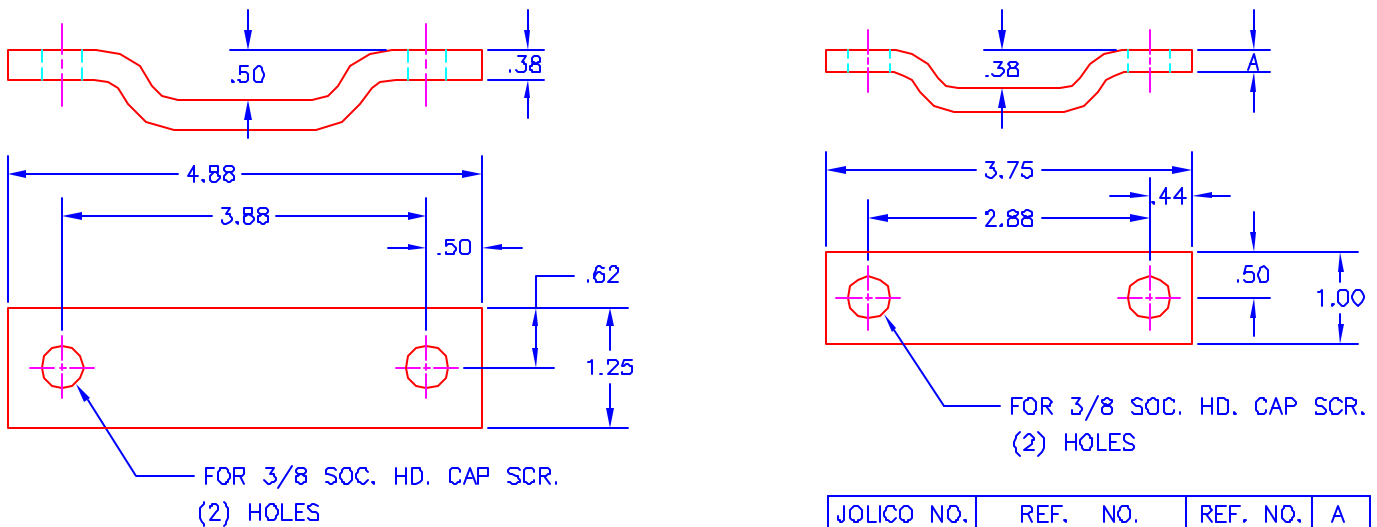

CHUTE HOOKS

PRINTED COPY IS UNCONTROLLED

CHUTE HOOKS ARE WELDED TO THE UNDER SIDE OF SCRAP OR PART CHUTES, TO RETAIN THEM.

JOLICO NO.	REF. NO.
J-63105	CB-NO.1

SCRAP CHUTE RETAINERS

CHUTE RETAINERS WHEN ATTACHED TO DIE ACCEPT CHUTE HOOKS THAT RETAIN CHUTES