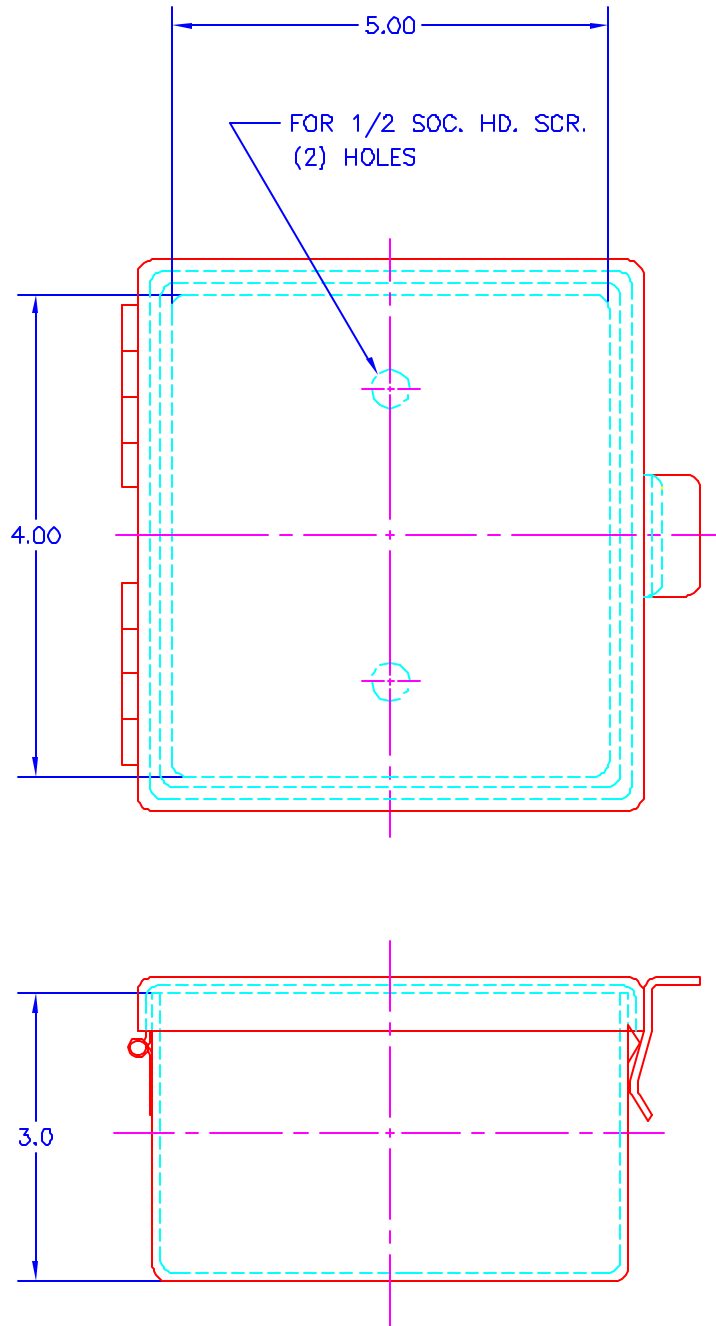

PUNCH STORAGE BOX

PUNCH STORAGE BOXES ARE USED TO STORE EXTRA PUNCHES.
BOX HOLDS APPROX. 15 PUNCHES

JOLICO NO.
J-29004