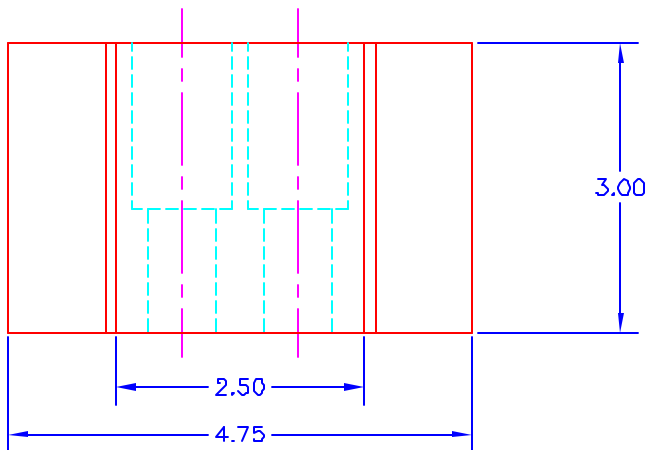

CAM RETURN CUSHION AND STOP WITH TOP FASTING

WITH LOCK STEP	
JOLICD NO.	FORD REF. NO.
J-28731	DX7-22-2801

WITHOUT LOCK STEP	
JOLICD NO.	FORD REF. NO.
J-28732	DX7-22-2802