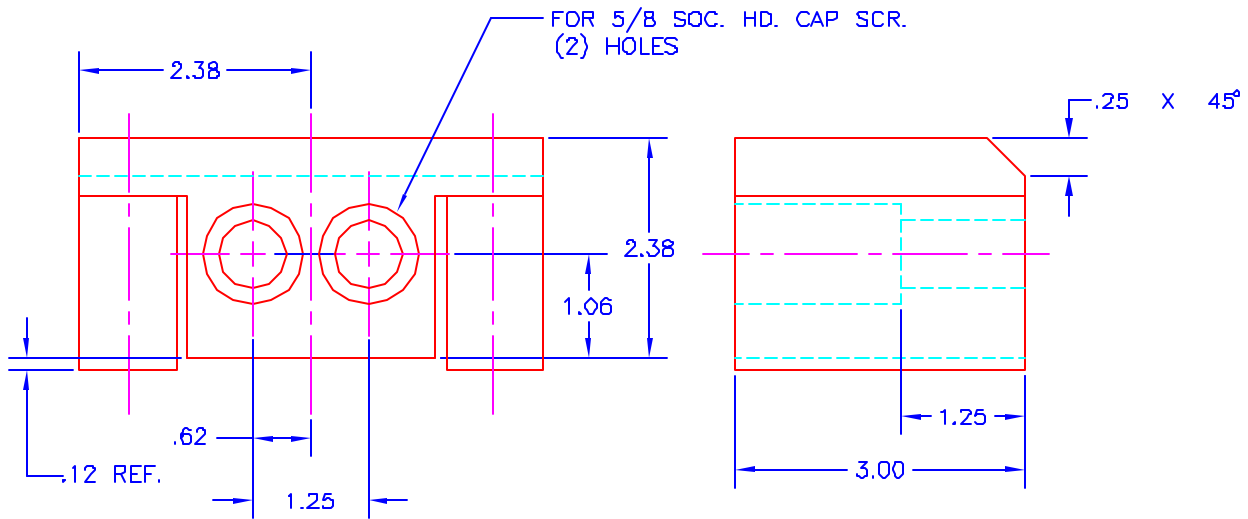

CAM RETURN CUSHION AND STOP WITH TOP FASTING

WITH LOCK STEP	
JOLICD NO.	FORD REF. NO.
J-28731	DX7-22-2801

WITHOUT LOCK STEP	
JOLICD NO.	FORD REF. NO.
J-28732	DX7-22-2802