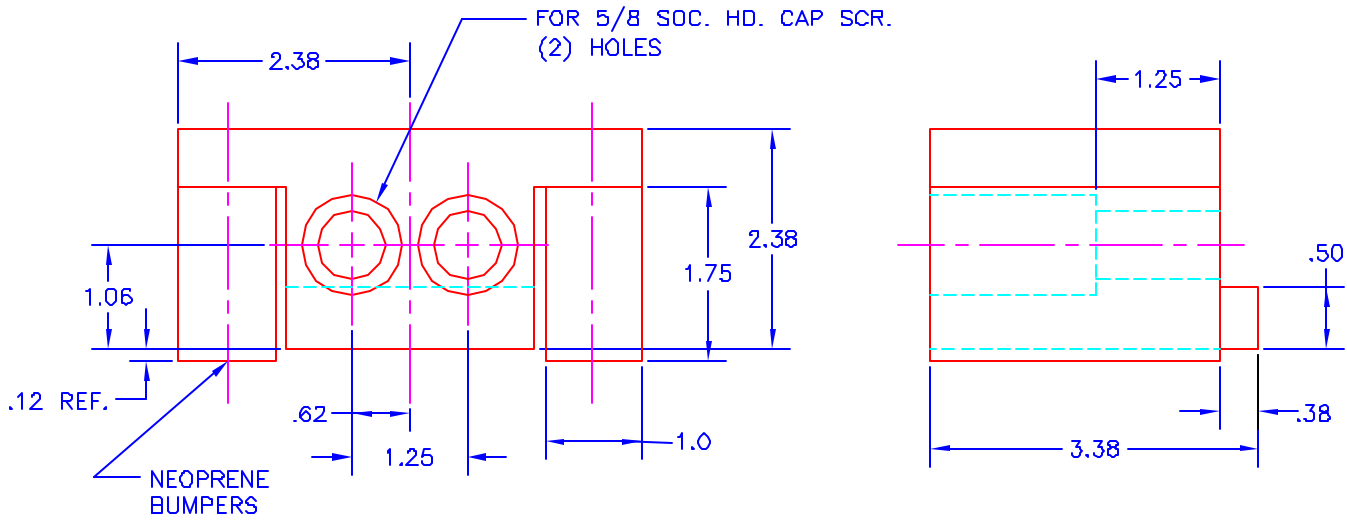

CAM RETURN CUSHION AND STOP WITH TOP FASTING

WITH LOCK STEP	
JOLICD NO.	FORD REF. NO.
J-28731	DX7-22-2801

WITHOUT LOCK STEP	
JOLICD NO.	FORD REF. NO.
J-28732	DX7-22-2802