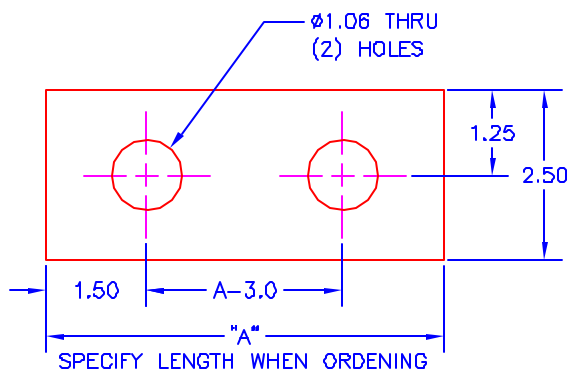

AERIAL CAMS AND GIBS

PRINTED COPY IS UNCONTROLLED

INTERNAL SPACER BLOCK

JOLICO NO.	FORD REF. NO.
J-43601	DX7-14-1001

RETAINER PLATE

JOLICO NO.	FORD REF. NO.
J-43602	DX7-14-1002

INTERNAL BOLT RETAINER PLATE

JOLICO NO.	FORD REF. NO.
J-43604	DX7-14-1004