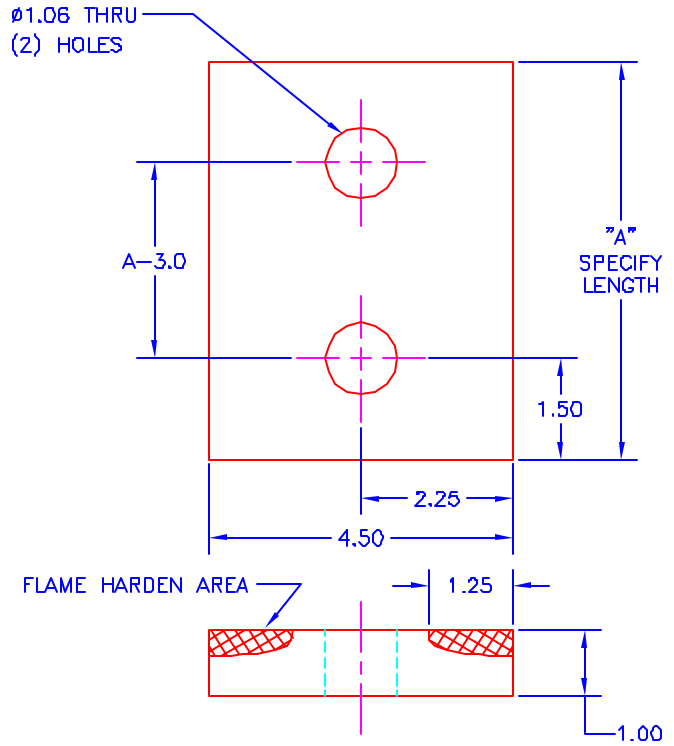

AERIAL CAMS AND GIBS

PRINTED COPY IS UNCONTROLLED

INTERNAL SPACER BLOCK

JOLICO NO.	FORD REF. NO.
J-43601	DX7-14-1001

RETAINER PLATE

JOLICO NO.	FORD REF. NO.
J-43602	DX7-14-1002

INTERNAL BOLT RETAINER PLATE

JOLICO NO.	FORD REF. NO.
J-43604	DX7-14-1004

INTERNAL GIB PLATE

JOLICO NO.	FORD REF. NO.
J-43603	DX7-14-1003