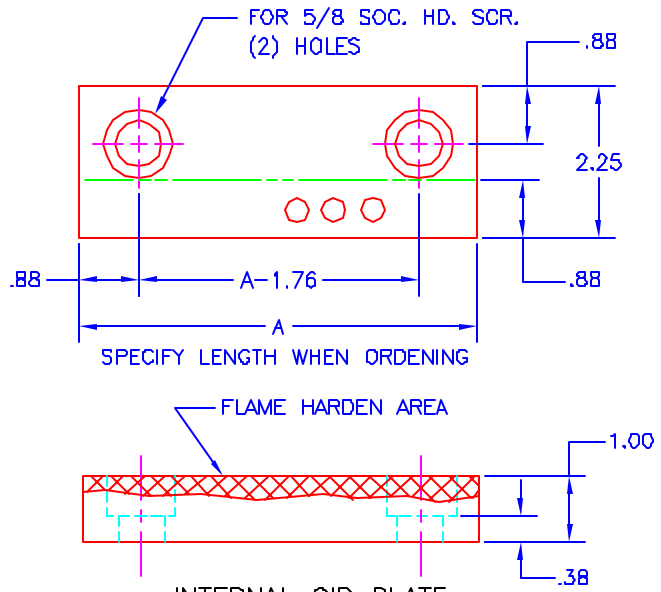

AERIAL CAMS AND GIBS

PRINTED COPY IS UNCONTROLLED

INTERNAL SPACER BLOCK

JOLICO NO.	FORD REF. NO.
J-43601	DX7-14-1001

RETAINER PLATE

JOLICO NO.	FORD REF. NO.
J-43602	DX7-14-1002

INTERNAL BOLT RETAINER PLATE

JOLICO NO.	FORD REF. NO.
J-43604	DX7-14-1004

INTERNAL GIB PLATE

JOLICO NO.	FORD REF. NO.
J-43603	DX7-14-1003