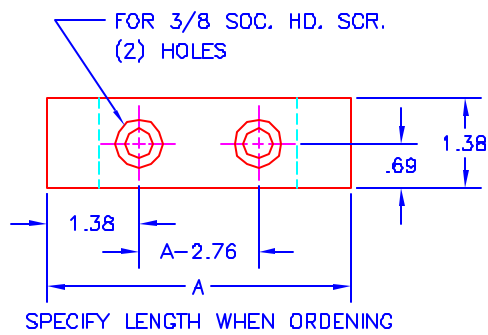

AERIAL CAMS AND GIBS

PRINTED COPY IS UNCONTROLLED

INTERNAL SPACER BLOCK

JOLICO NO.	FORD REF. NO.
J-43601	DX7-14-1001

RETAINER PLATE

JOLICO NO.	FORD REF. NO.
J-43602	DX7-14-1002

INTERNAL BOLT RETAINER PLATE

JOLICO NO.	FORD REF. NO.
J-43604	DX7-14-1004

INTERNAL GIB PLATE

JOLICO NO.	FORD REF. NO.
J-43603	DX7-14-1003