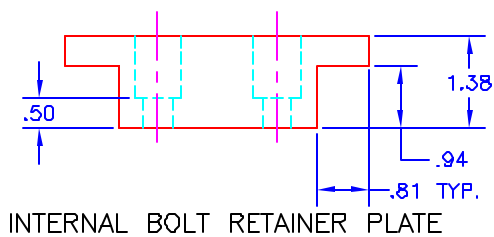

INTERNAL BOLT RETAINER PLATE

JOLICO NO.	FORD REF. NO.
J-43604	DX7-14-1004