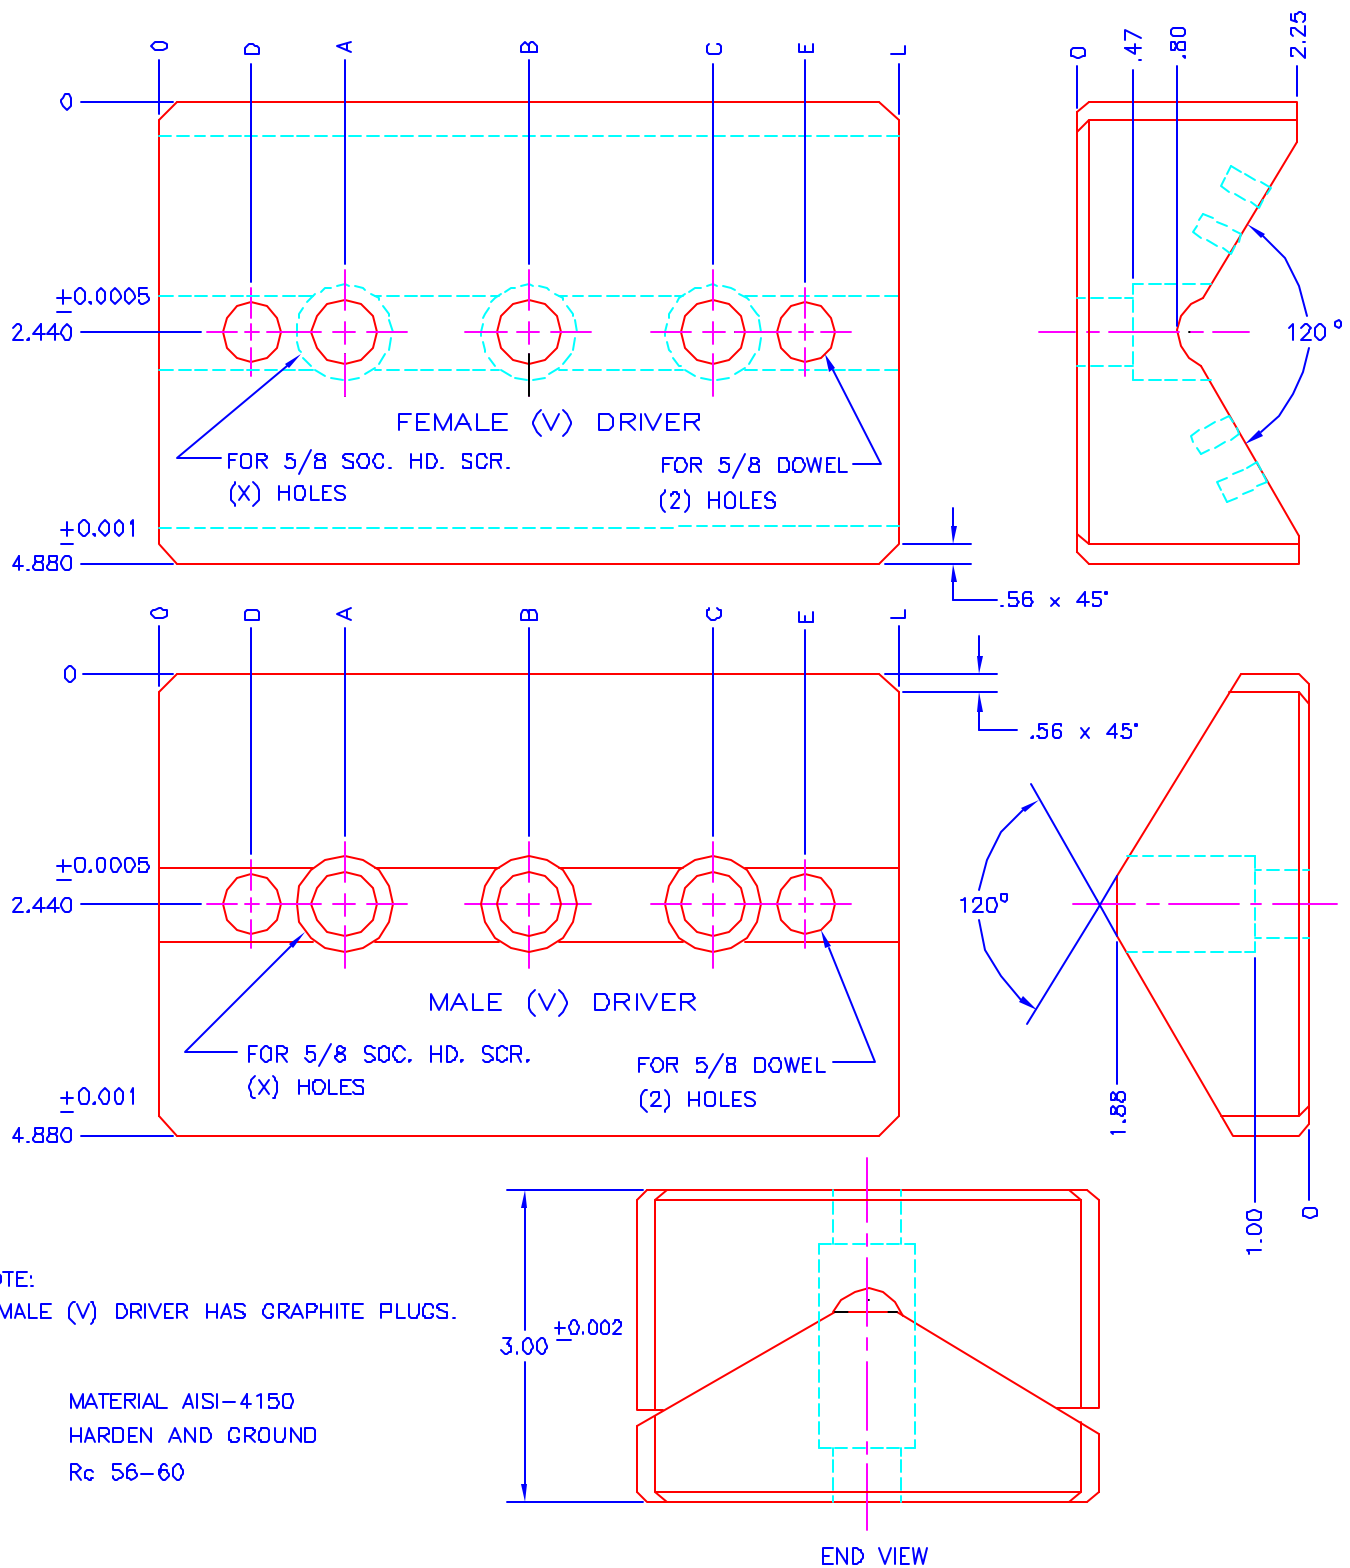

"V" BLOCK AERIAL CAM DRIVER SETS

NOTE:
FEMALE (V) DRIVER HAS GRAPHITE PLUGS.

MATERIAL AISI-4150
HARDEN AND GROUND
Rc 56-60

JOLICO NO.	FORD REF. NO.	L	X	A	B	C	D	E
J-23350	DX7-14-1420	6.0	2	1.75		4.25	.75	5.25
J-23351	DX7-14-1421	8.0	2	2.00		6.00	1.00	7.00
J-23352	DX7-14-1422	10.0	3	2.00	5.00	8.00	1.00	9.00
J-23353	DX7-14-1423	12.0	3	2.00	6.00	10.00	1.00	11.00