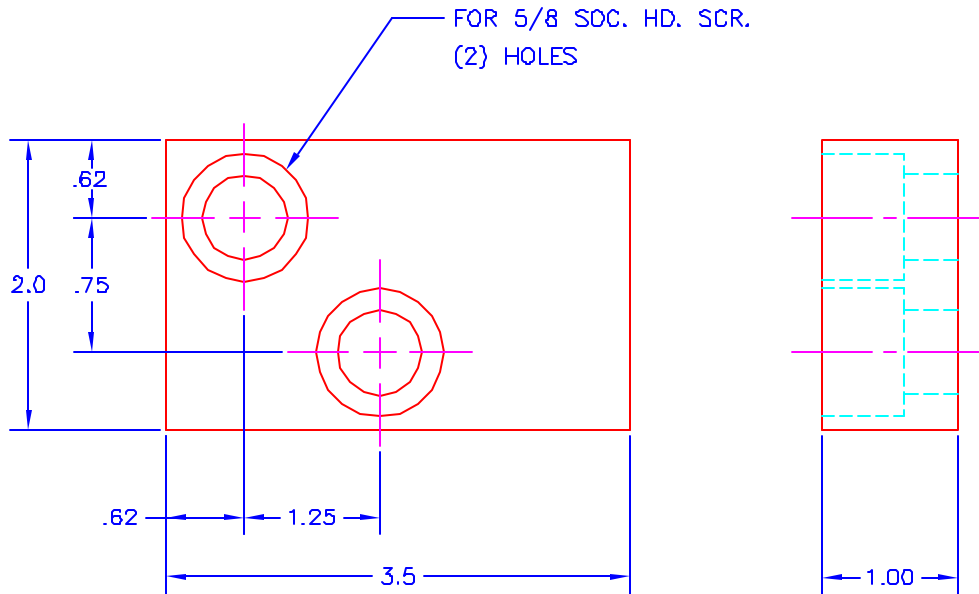

PRINTED COPY IS
UNCONTROLLED

LOWER DIE FLOATER STOP

THIS PLATE PERMITS ADJUSTMENT OF THE
FLOATER, BY MEANS OF SHIMMING

JOLICO NO.	REF. NO.
J-61991	0695391