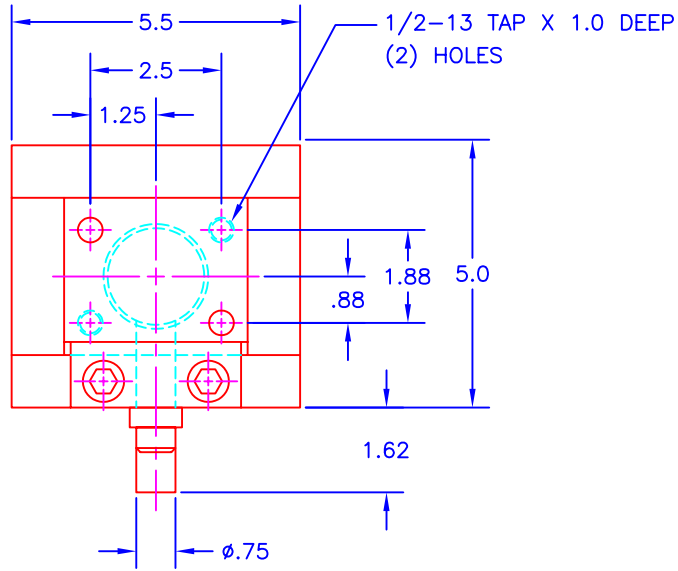

PRINTED COPY IS UNCONTROLLED

GAGE STRIPPER

THIS DETAIL HAS THE SAME FUNCTION AS J-40601 ON PAGE 3, EXCEPT IT PROVIDES A MAXIMUM OF 510 LBS. STRIPPING FORCE. KNOCK DOWN PLATE J-41141 ON PAGE 1, CAN BE USED WITH ALL SPRING LOADED FLANGE STRIPPERS.

JOLICO NO.	REF. NO.
J-40501	DX16-14-0501

EXAMPLE FOR ORDERING
J-40501 X 2.0 TRAVEL