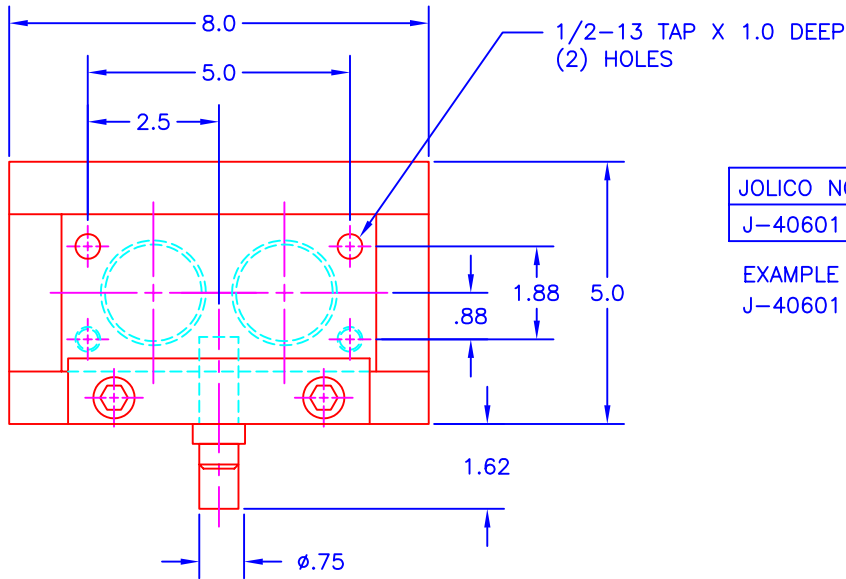

GAGE STRIPPER

PRINTED COPY IS UNCONTROLLED

THIS DETAIL HAS THE SAME FUNCTION AS J-40501 ON PAGE 2, EXCEPT IT PROVIDES A MAXIMUM OF 120 LBS. STRIPPING FORCE.

JOLICO NO.	REF. NO.
J-40601	DX16-14-0601

EXAMPLE FOR ORDERING
J-40601 X 1.5 TRAVEL