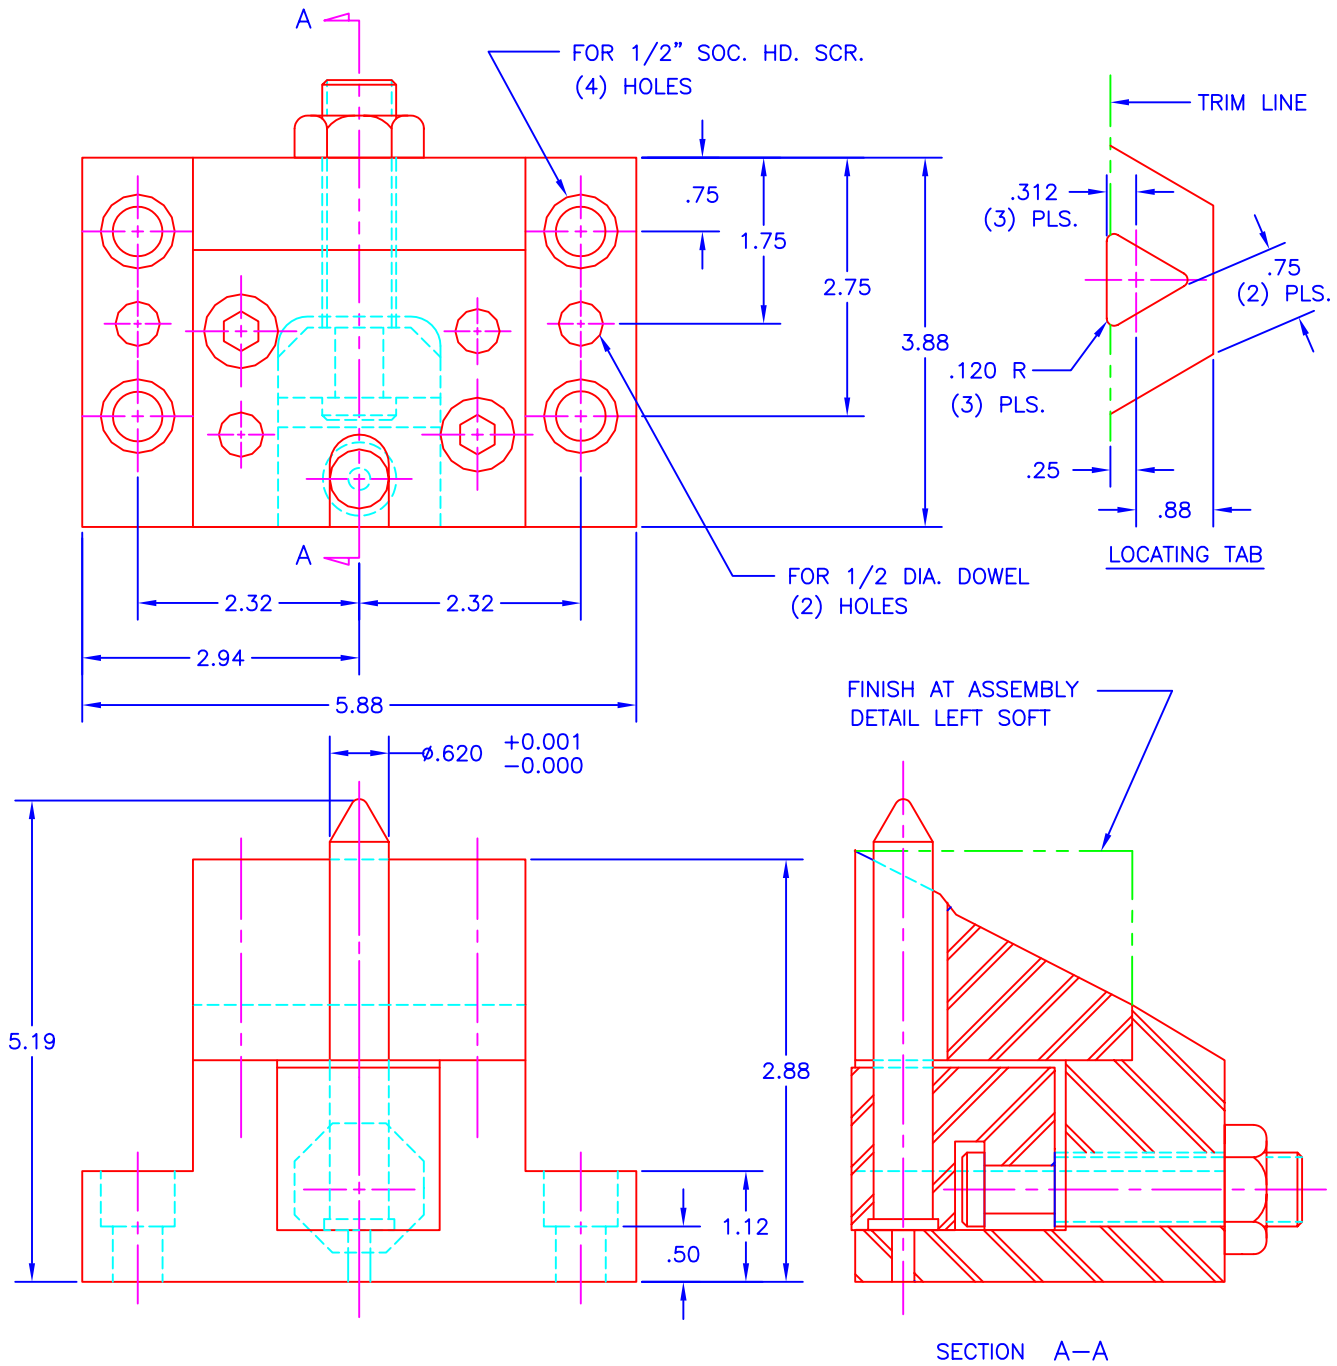

TRIM TAB PILOT GAGE

PRINTED COPY IS UNCONTROLLED

THIS ITEM IS USED IN DIRECT FLANGE DIES ON PANELS WITH LITTLE OR NO SHAPE. TAB WITH TRIANGULAR HOLES POSITIVELY LOCATES PANEL ON PIN. TAB IS THEN TRIMMED OFF BY THE BACK EDGE OF FLANGE STEEL.

JOLICO NO.	REF. NO.
J-41012	DH8-0101