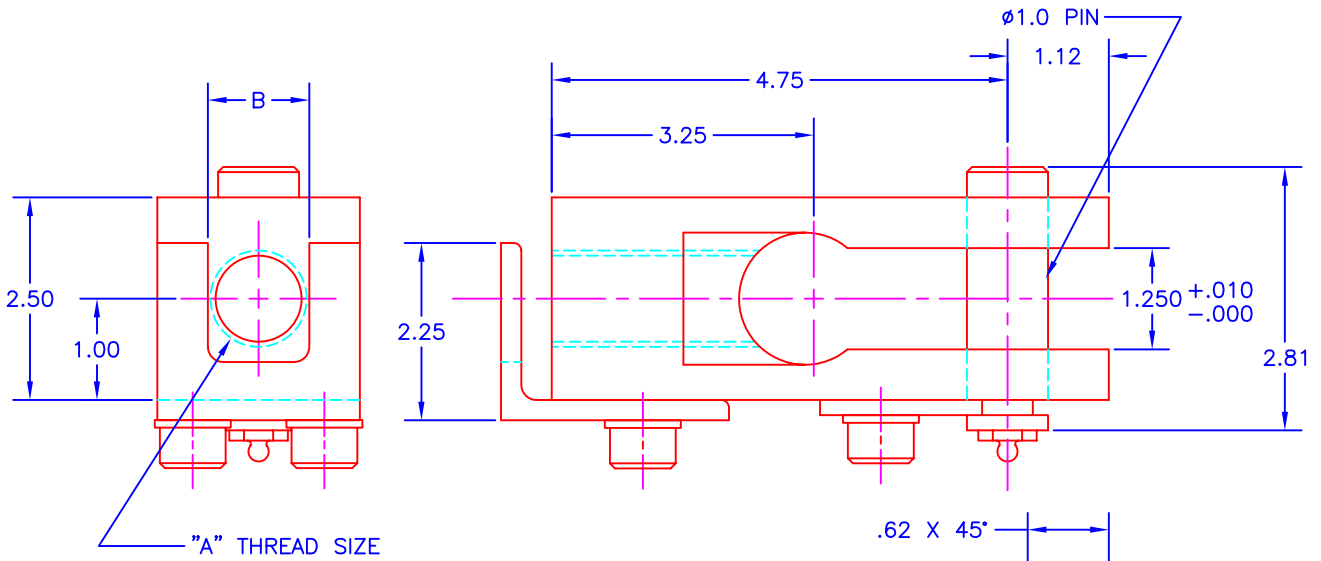

PRINTED COPY IS UNCONTROLLED

CLEVIS ASSEMBLIES

JOLICO NO.	REF. NO.
J-91103	DJ5-0401

JOLICO NO.	REF. NO.	A	B
J-91105	20-950-0100	1-8	1.01
J-91106	20-950-0127	1-1/4-12	1.25