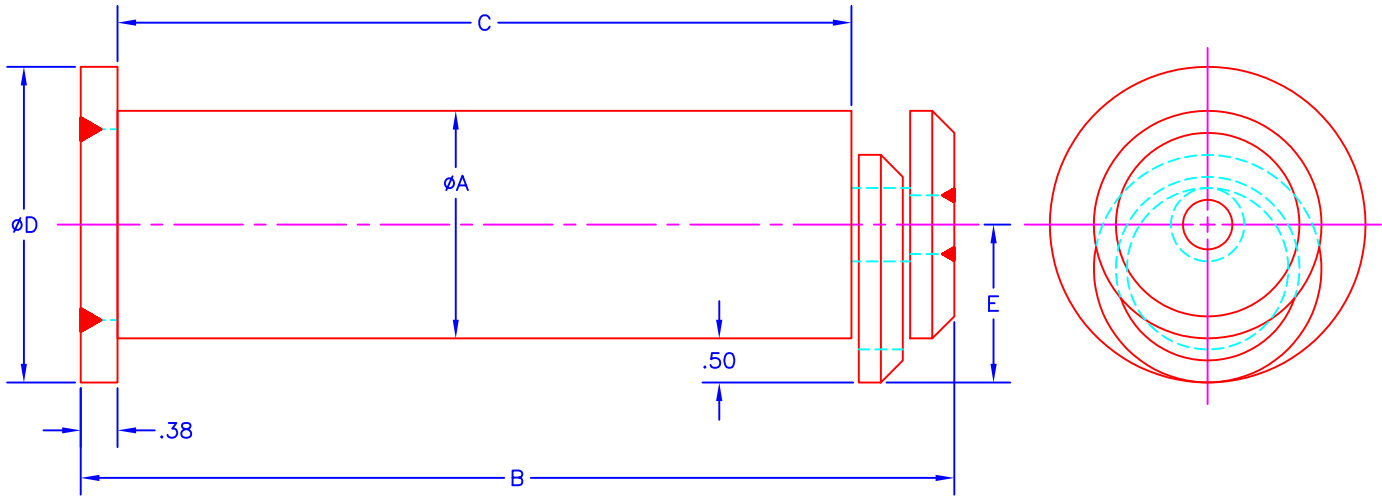

FALL RING LIFTER PINS

PRINTED COPY IS UNCONTROLLED

JOLICO NO.	REF. NO.	A	B	C	D	E	LOAD EACH PIN (LBS.)
J-81400	06005003	2.50	10.56	9.06	3.50	1.75	26,740
J-81401	06005029	2.50	12.31	10.81	3.50	1.75	25,000
J-81402	06005045	3.25	14.56	13.06	4.25	2.12	46,000