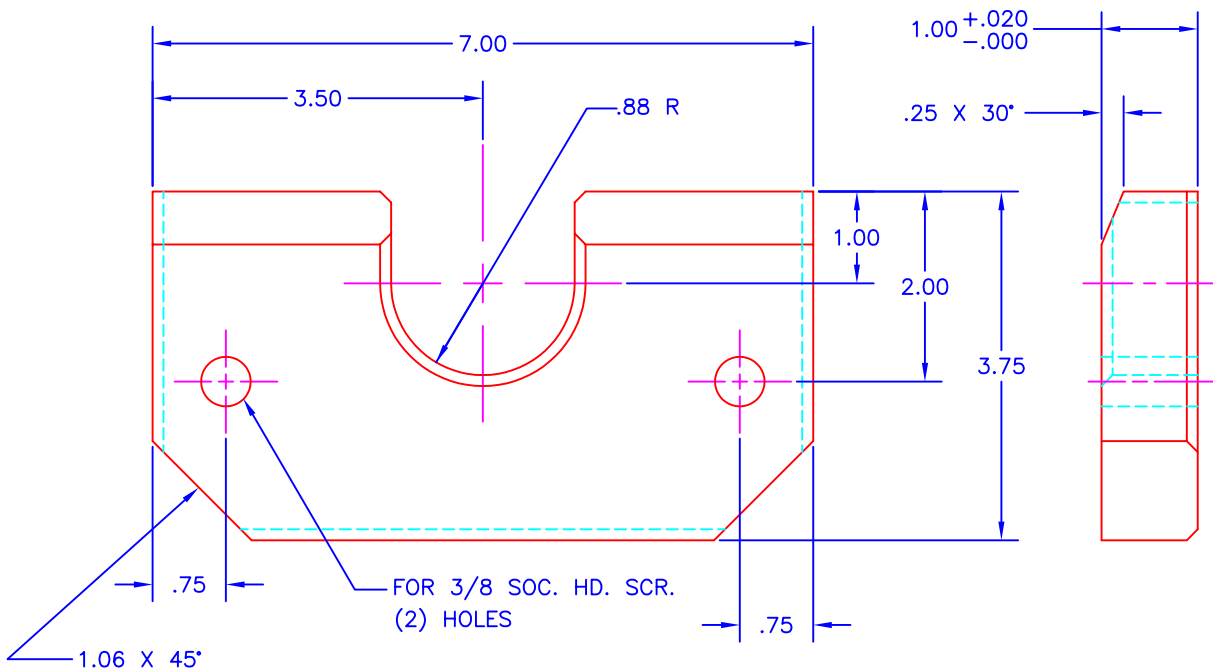

DIE WASHER

JOLICO NO.	REF. NO.	ϕA
J-12003	20-914-3003	.81
J-12004	20-914-3004	1.06

FASTENING PLATE

JOLICO NO.	REF. NO.
J-12009	20-914-4701