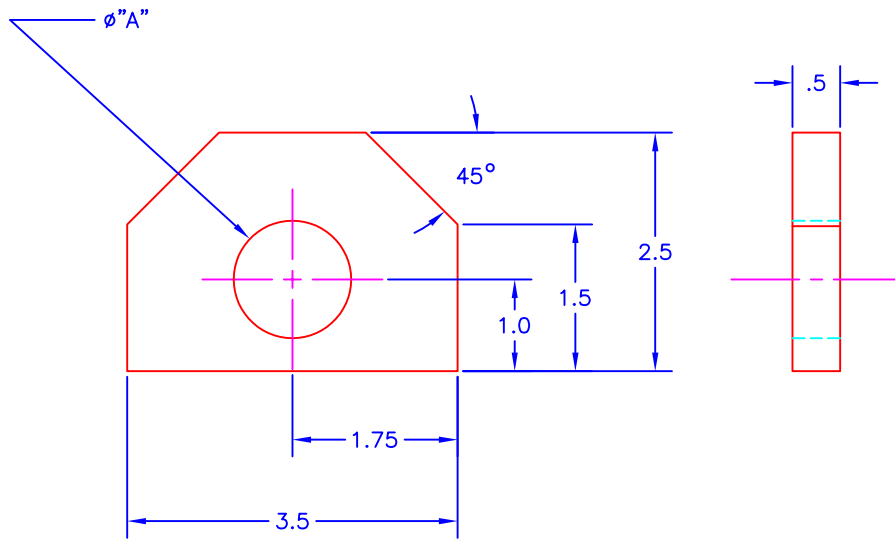

DIE WASHER

JOLICO NO.	REF. NO.	ϕA
J-12003	20-914-3003	.81
J-12004	20-914-3004	1.06

FASTENING PLATE

JOLICO NO.	REF. NO.
J-12009	20-914-4701